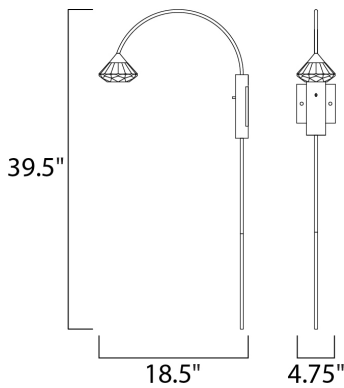

PRODUCT DESCRIPTION

Gracefully sweeping arms are finished in a textured Black with a Metallic Gold cups that suspends a faceted Clear acrylic diamond. Adding interest to the fixture, intersecting arms create an art form sure to attract attention. A pin up wall sconce with an arm that pivots is perfectly suited for bedside lighting.

MEASUREMENTS

DIMENSION : 4.75" W x 39.5" H x 18.5" Ext
 MAX OAH : 4.75" W x 4.75" H
 HANGING WEIGHT : 3.97 lb

LAMPING

INPUT VOLTAGE : 120V
 LUMENS : 330 Rated (210 Del.)
 BULB : 1 x 3W LED PCB Integrated , 3W Total
 BULB INCLUDED : (Integrated)
 DIMMABLE : Triac CL
 CRI : 80+ CRI
 COLOR_TEMP : 3000K

FINISHES OPTION

Black / Metallic Gold (BKMG)

GLASS

Clear Acrylic 75

MATERIAL

Steel, Aluminum, Acrylic

RATINGS

cETLus
 Damp Location