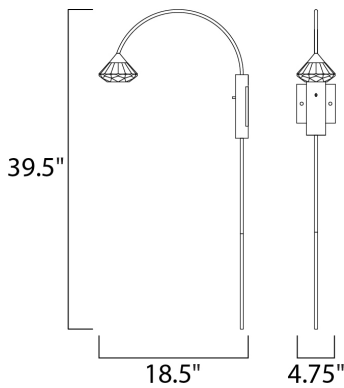

PRODUCT DESCRIPTION

Gracefully sweeping arms are finished in a textured Black with a Metallic Gold cups that suspends a faceted Clear acrylic diamond. Adding interest to the fixture, intersecting arms create an art form sure to attract attention. A pin up wall sconce with an arm that pivots is perfectly suited for bedside lighting.

MEASUREMENTS

DIMENSION : 4.75" W x 39.5" H x 18.5" Ext
 MAX OAH : 4.75" W x 4.75" H
 HANGING WEIGHT : 3.97 lb

LAMPING

INPUT VOLTAGE : 120V
 LUMENS : 330 Rated (210 Del.)
 BULB : 1 x 3W LED PCB Integrated , 3W Total
 BULB INCLUDED : (Integrated)
 DIMMABLE : Triac CL
 CRI : 80+ CRI
 COLOR_TEMP : 3000K

FINISHES OPTION

 Black / Metallic Gold (BKMG)

GLASS

Clear Acrylic 75

MATERIAL

Steel, Aluminum, Acrylic

RATINGS

cETLus
 Damp Location