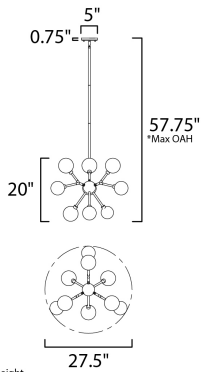

PRODUCT DESCRIPTION

The reimagining of the classic Sputnik features threaded Mirror Smoke glass shades on a Polished Chrome body. To complete this shiny starburst pendant, we include our 4W G9 LED light bulb to create a spacey modern look.

*max overall height

MEASUREMENTS

- DIMENSION : 27.5" L x 27.5" W x 20" H
- MAX OAH : 57.75" OAH
- CANOPY : 5" W x 0.75" H x 5" L
- HANGING WEIGHT : 5.94 lb

LAMPING

- INPUT VOLTAGE : 120V
- LUMENS : 4,050 Rated
- BULB : 9 x 4W LED G9 , 36W Total
- BULB INCLUDED : (Included)
- DIMMABLE : Triac CL
- CRI : 90+ CRI
- COLOR_TEMP : 3000K