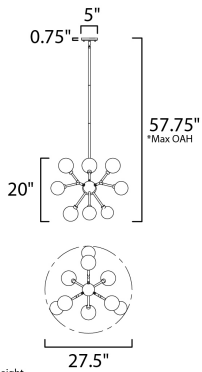

**PRODUCT DESCRIPTION**

The reimagining of the classic Sputnik features threaded Mirror Smoke glass shades on a Polished Chrome body. To complete this shiny starburst pendant, we include our 4W G9 LED light bulb to create a spacey modern look.

\*max overall height

**MEASUREMENTS**

- DIMENSION : 27.5" L x 27.5" W x 20" H
- MAX OAH : 57.75" OAH
- CANOPY : 5" W x 0.75" H x 5" L
- HANGING WEIGHT : 5.94 lb

**LAMPING**

- INPUT VOLTAGE : 120V
- LUMENS : 4,050 Rated
- BULB : 9 x 4W LED G9 , 36W Total
- BULB INCLUDED : (Included)
- DIMMABLE : Triac CL
- CRI : 90+ CRI
- COLOR\_TEMP : 3000K