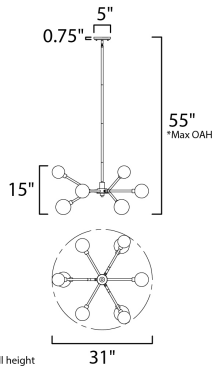

PRODUCT DESCRIPTION

The reimagining of the classic Sputnik features threaded Mirror Smoke glass shades on a Polished Chrome body. To complete this shiny starburst pendant, we include our 4W G9 LED light bulb to create a spacey modern look.

MEASUREMENTS

DIMENSION : 31" L x 31" W x 15" H
 MAX OAH : 55" OAH
 CANOPY : 5" W x 0.75" H x 5" L
 HANGING WEIGHT : 6.38 lb

LAMPING

INPUT VOLTAGE : 120V
 LUMENS : 4,050 Rated
 BULB : 9 x 4W LED G9 , 36W Total
 BULB INCLUDED : (Included)
 DIMMABLE : Triac CL
 CRI : 90+ CRI
 COLOR_TEMP : 3000K