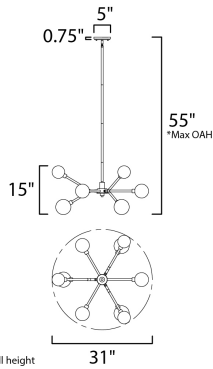

**PRODUCT DESCRIPTION**

The reimagining of the classic Sputnik features threaded Mirror Smoke glass shades on a Polished Chrome body. To complete this shiny starburst pendant, we include our 4W G9 LED light bulb to create a spacey modern look.

**MEASUREMENTS**

DIMENSION : 31" L x 31" W x 15" H  
 MAX OAH : 55" OAH  
 CANOPY : 5" W x 0.75" H x 5" L  
 HANGING WEIGHT : 6.38 lb

**LAMPING**

INPUT VOLTAGE : 120V  
 LUMENS : 4,050 Rated  
 BULB : 9 x 4W LED G9 , 36W Total  
 BULB INCLUDED : (Included)  
 DIMMABLE : Triac CL  
 CRI : 90+ CRI  
 COLOR\_TEMP : 3000K