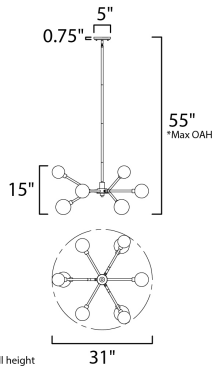

PRODUCT DESCRIPTION

The reimagining of the classic Sputnik features threaded Mirror Smoke glass shades on a Polished Chrome body. To complete this shiny starburst pendant, we include our 4W G9 LED light bulb to create a spacey modern look.

MEASUREMENTS

- DIMENSION : 31" L x 31" W x 15" H
- MAX OAH : 55" OAH
- CANOPY : 5" W x 0.75" H x 5" L
- HANGING WEIGHT : 6.38 lb

LAMPING

- INPUT VOLTAGE : 120V
- LUMENS : 4,050 Rated
- BULB : 9 x 4W LED G9 , 36W Total
- BULB INCLUDED : (Included)
- DIMMABLE : Triac CL
- CRI : 90+ CRI
- COLOR_TEMP : 3000K