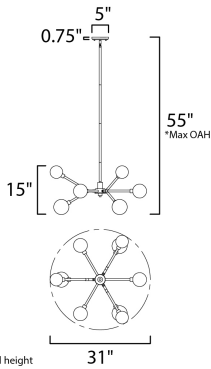

**PRODUCT DESCRIPTION**

The reimagining of the classic Sputnik features threaded Mirror Smoke glass shades on a Polished Chrome body. To complete this shiny starburst pendant, we include our 4W G9 LED light bulb to create a spacey modern look.

**MEASUREMENTS**

DIMENSION : 31" L x 31" W x 15" H  
 MAX OAH : 55" OAH  
 CANOPY : 5" W x 0.75" H x 5" L  
 HANGING WEIGHT : 6.38 lb

**LAMPING**

INPUT VOLTAGE : 120V  
 LUMENS : 4,050 Rated  
 BULB : 9 x 4W LED G9 , 36W Total  
 BULB INCLUDED : (Included)  
 DIMMABLE : Triac CL  
 CRI : 90+ CRI  
 COLOR\_TEMP : 3000K