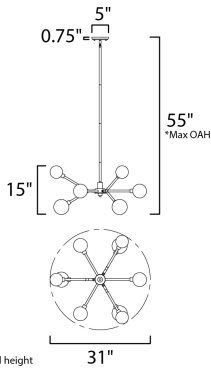

PRODUCT DESCRIPTION

The reimagining of the classic Sputnik features threaded Mirror Smoke glass shades on a Polished Chrome body. To complete this shiny starburst pendant, we include our 4W G9 LED light bulb to create a spacey modern look.

MEASUREMENTS

DIMENSION : 31" L x 31" W x 15" H
 MAX OAH : 55" OAH
 CANOPY : 5" W x 0.75" H x 5" L
 HANGING WEIGHT : 6.38 lb

LAMPING

INPUT VOLTAGE : 120V
 LUMENS : 4,050 Rated
 BULB : 9 x 4W LED G9 , 36W Total
 BULB INCLUDED : (Included)
 DIMMABLE : Triac CL
 CRI : 90+ CRI
 COLOR_TEMP : 3000K