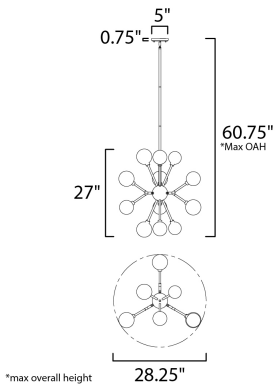

PRODUCT DESCRIPTION

The reimagining of the classic Sputnik features threaded Mirror Smoke glass shades on a Polished Chrome body. To complete this shiny starburst pendant, we include our 4W G9 LED light bulb to create a spacey modern look.

MEASUREMENTS

DIMENSION : 28.25" L x 28.25" W x 27" H
 MAX OAH : 60.75" OAH
 CANOPY : 5" W x 0.75" H x 5" L
 HANGING WEIGHT : 7.92 lb

LAMPING

INPUT VOLTAGE : 120V
 LUMENS : 5,400 Rated
 BULB : 12 x 4W LED G9 , 48W Total
 BULB INCLUDED : (Included)
 DIMMABLE : Triac CL
 CRI : 90+ CRI
 COLOR_TEMP : 3000K