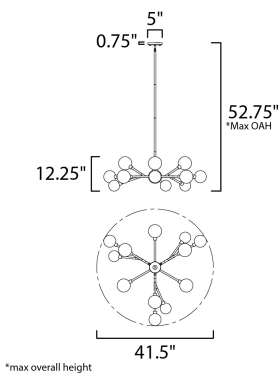

LAMPING

INPUT VOLTAGE : 120V
LUMENS : 5,400 Rated
BULB : 12 x 4W LED G9 , 48W Total
BULB INCLUDED : (Included)
DIMMABLE : Triac CL
CRI : 90+ CRI
COLOR_TEMP : 3000K