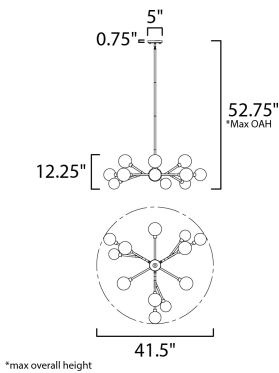

LAMPING

INPUT VOLTAGE : 120V
LUMENS : 5,400 Rated
BULB : 12 x 4W LED G9 , 48W Total
BULB INCLUDED : (Included)
DIMMABLE : Triac CL
CRI : 90+ CRI
COLOR_TEMP : 3000K