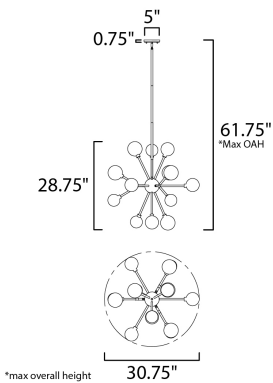

LAMPING

INPUT VOLTAGE : 120V
LUMENS : 6,750 Rated
BULB : 15 x 4W LED G9 , 60W Total
BULB INCLUDED : (Included)
DIMMABLE : Triac CL
CRI : 90+ CRI
COLOR_TEMP : 3000K