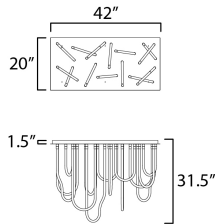

MEASUREMENTS

DIMENSION : 42" L x 20" W x 30" H
 CANOPY : 20" W x 1.5" H x 42" L
 HANGING WEIGHT : 38.5805 lb

LAMPING

INPUT VOLTAGE : 120-277V
 LUMENS : 10,400 Rated (6,100 Del.)
 BULB : 14 x LED DC Integrated , 130W Total
 BULB INCLUDED : (Integrated)
 DIMMABLE :
 CRI : 90 CRI
 COLOR_TEMP : 3000K

FINISHES OPTION

- Black (BK)
- Natural Aged Brass (NAB)
- Polished Chrome (PC)

MATERIAL

Steel, Aluminium

RATINGS

cETLus
 Dry Location

ADDITIONAL

RATED LIFE 20000 Hours
 OPERATING TEMPERATURE:
 -20°C (-4°F), 40°C (104°F)