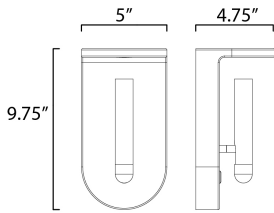

**PRODUCT DESCRIPTION**

This versatile wall sconce features an adjustable spot controlled by an on-off push button switch which works well bedside. If left in the upright position the light passes through a hole in the cantilevered top which houses colored gels of red, green, blue, or clear for a nice lighting effect

**MEASUREMENTS**

DIMENSION : 5" W x 9.75" H x 2.5" Ext  
 MAX OAH : 4" W x 5" H  
 HANGING WEIGHT : 3.44 lb

**LAMPING**

INPUT VOLTAGE : 120V  
 LUMENS : 336 Rated (200 Del.)  
 BULB : 1 x 4W LED PCB Integrated , 4W Total  
 BULB INCLUDED : (Integrated)  
 DIMMABLE : Yes  
 CRI : 90+ CRI  
 COLOR\_TEMP : 3000K  
 LIGHTING\_DIRECTION : Directional