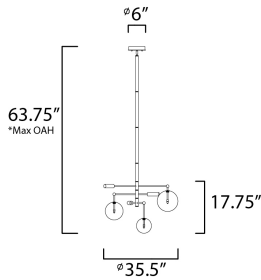

**FINISHES OPTION**

 Black / Satin Nickel (BKSN)

**GLASS**

Clear 18

**MATERIAL**

Steel, Glass

**RATINGS**

cETLus  
Dry Location

**ADDITIONAL**

ADJUSTABLE  
SLOPE: 90  
RATED LIFE 20000 Hours  
OPERATING TEMPERATURE:  
-20°C (-4°F), 40°C (104°F)

\*max overall height

**MEASUREMENTS**

DIMENSION : 35.5" L x 35.5" W x 17.75" H  
 MAX OAH : 63.75" OAH  
 CANOPY : 6" W x 1.25" H x 6" L  
 HANGING WEIGHT : 10.3 lb