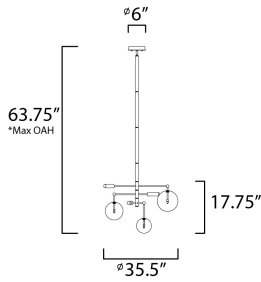

PRODUCT DESCRIPTION

An airy configuration of Clear blown glass globe shades in various sizes suspend on thin low voltage wires. Thin tubes finished in Black or Gold descend into the center of the globes where a small G4 LED lamp provides a spark of light.

*max overall height

MEASUREMENTS

DIMENSION : 35.5" L x 35.5" W x 17.75" H
 MAX OAH : 63.75" OAH
 CANOPY : 6" W x 1.25" H x 6" L
 HANGING WEIGHT : 10.3 lb

LAMPING

INPUT VOLTAGE : 120V
 LUMENS : 450 Rated (360 Del.)
 BULB : 3 x 1.8W LED 12V G4 , 5W Total
 BULB INCLUDED : (Included)
 DIMMABLE : Yes
 CRI : 90+ CRI
 COLOR_TEMP : 3000K