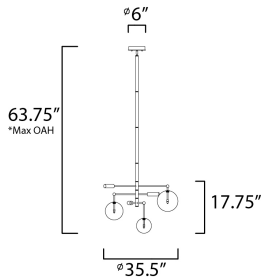

LAMPING

INPUT VOLTAGE : 120V
LUMENS : 450 Rated (360 Del.)
BULB : 3 x 1.8W LED 12V G4 , 5W Total
BULB INCLUDED : (Included)
DIMMABLE : Yes
CRI : 90+ CRI
COLOR_TEMP : 3000K

*max overall height

Always consult a qualified electrician before installing any lighting product.