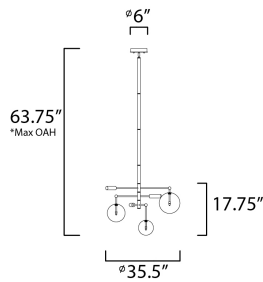

PRODUCT DESCRIPTION

An airy configuration of Clear blown glass globe shades in various sizes suspend on thin low voltage wires. Thin tubes finished in Black or Gold descend into the center of the globes where a small G4 LED lamp provides a spark of light.

*max overall height

MEASUREMENTS

DIMENSION : 35.5" L x 35.5" W x 17.75" H
 MAX OAH : 63.75" OAH
 CANOPY : 6" W x 1.25" H x 6" L
 HANGING WEIGHT : 10.3 lb

LAMPING

INPUT VOLTAGE : 120V
 LUMENS : 450 Rated (360 Del.)
 BULB : 3 x 1.8W LED 12V G4 , 5W Total
 BULB INCLUDED : (Included)
 DIMMABLE : Yes
 CRI : 90+ CRI
 COLOR_TEMP : 3000K