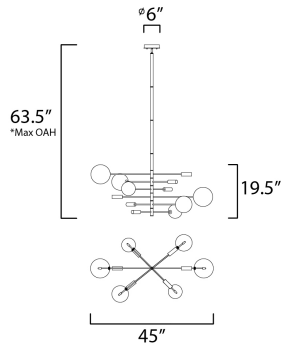

**PRODUCT DESCRIPTION**

An airy configuration of Clear blown glass globe shades in various sizes suspend on thin low voltage wires. Thin tubes finished in Black or Gold descend into the center of the globes where a small G4 LED lamp provides a spark of light.

\*max overall height

**MEASUREMENTS**

DIMENSION : 45" L x 45" W x 19.5" H  
 MAX OAH : 63.5" OAH  
 CANOPY : 6" W x 1.25" H x 6" L  
 HANGING WEIGHT : 12.1 lb

**LAMPING**

INPUT VOLTAGE : 120V  
 LUMENS : 900 Rated (720 Del.)  
 BULB : 6 x 1.8W LED 12V G4 , 11W Total  
 BULB INCLUDED : (Included)  
 DIMMABLE : Yes  
 CRI : 90+ CRI  
 COLOR\_TEMP : 3000K

**FINISHES OPTION**

 Black / Satin Nickel (BKSN)

**GLASS**

Clear 18

**MATERIAL**

Steel, Glass

**RATINGS**

cETLus  
 Dry Location