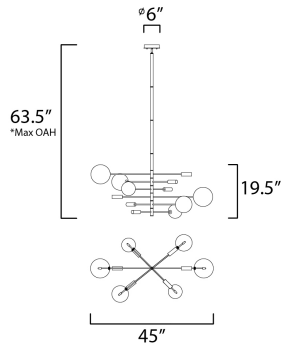

PRODUCT DESCRIPTION

An airy configuration of Clear blown glass globe shades in various sizes suspend on thin low voltage wires. Thin tubes finished in Black or Gold descend into the center of the globes where a small G4 LED lamp provides a spark of light.

*max overall height

MEASUREMENTS

DIMENSION : 45" L x 45" W x 19.5" H
 MAX OAH : 63.5" OAH
 CANOPY : 6" W x 1.25" H x 6" L
 HANGING WEIGHT : 12.1 lb

LAMPING

INPUT VOLTAGE : 120V
 LUMENS : 900 Rated (720 Del.)
 BULB : 6 x 1.8W LED 12V G4 , 11W Total
 BULB INCLUDED : (Included)
 DIMMABLE : Yes
 CRI : 90+ CRI
 COLOR_TEMP : 3000K