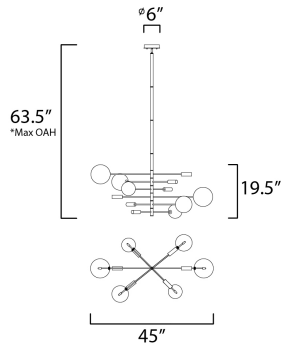

PRODUCT DESCRIPTION

An airy configuration of Clear blown glass globe shades in various sizes suspend on thin low voltage wires. Thin tubes finished in Black or Gold descend into the center of the globes where a small G4 LED lamp provides a spark of light.

*max overall height

MEASUREMENTS

DIMENSION : 45" L x 45" W x 19.5" H
 MAX OAH : 63.5" OAH
 CANOPY : 6" W x 1.25" H x 6" L
 HANGING WEIGHT : 12.1 lb

LAMPING

INPUT VOLTAGE : 120V
 LUMENS : 900 Rated (720 Del.)
 BULB : 6 x 1.8W LED 12V G4 , 11W Total
 BULB INCLUDED : (Included)
 DIMMABLE : Yes
 CRI : 90+ CRI
 COLOR_TEMP : 3000K

FINISHES OPTION

 Black / Satin Nickel (BKSN)

GLASS

Clear 18

MATERIAL

Steel, Glass

RATINGS

cETLus
 Dry Location