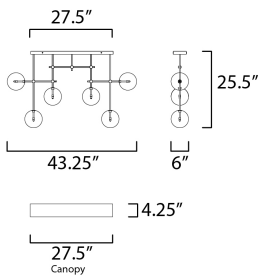

**MEASUREMENTS**

DIMENSION : 43.25" L x 6" W x 25.5" H  
 MAX OAH : 25.5" OAH  
 CANOPY : 4.25" W x 1" H x 27.5" L  
 HANGING WEIGHT : 7.3 lb

**LAMPING**

INPUT VOLTAGE : 120V  
 LUMENS : 900 Rated (720 Del.)  
 BULB : 6 x 1.8W LED 12V G4 , 11W Total  
 BULB INCLUDED : (Included)  
 DIMMABLE : Yes  
 CRI : 90+ CRI  
 COLOR\_TEMP : 3000K