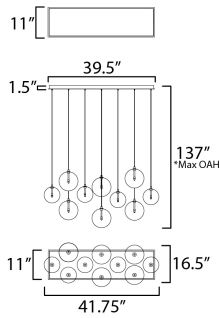

**PRODUCT DESCRIPTION**

An airy configuration of Clear blown glass globe shades in various sizes suspend on thin low voltage wires. Thin tubes finished in Black or Gold descend into the center of the globes where a small G4 LED lamp provides a spark of light.

**MEASUREMENTS**

DIMENSION : 15.5" L x 41.75" W x 8" H  
 MAX OAH : 137" OAH  
 CANOPY : 39.5" W x 1.5" H x 11" L  
 HANGING WEIGHT : 16.3 lb

**LAMPING**

INPUT VOLTAGE : 120-277V  
 LUMENS : 1,800 Rated (1,700 Del.)  
 BULB : 1 x 1.8W G4 LED , 18W Total  
 BULB INCLUDED : (Included)  
 DIMMABLE : 3-in-1 Triac, ELV, or 0-10V  
 CRI : 90 CRI  
 COLOR\_TEMP : 3000K

\*max overall height

**FINISHES OPTION**

- Black (BK)
- Natural Aged Brass (NAB)

**GLASS**

Clear 18

**MATERIAL**

Steel, Glass

**RATINGS**