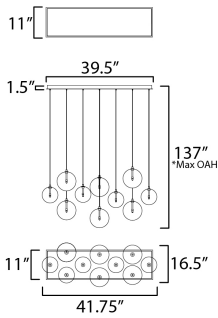

PRODUCT DESCRIPTION

An airy configuration of Clear blown glass globe shades in various sizes suspend on thin low voltage wires. Thin tubes finished in Black or Gold descend into the center of the globes where a small G4 LED lamp provides a spark of light.

MEASUREMENTS

DIMENSION : 15.5" L x 41.75" W x 8" H
 MAX OAH : 137" OAH
 CANOPY : 39.5" W x 1.5" H x 11" L
 HANGING WEIGHT : 16.3 lb

LAMPING

INPUT VOLTAGE : 120-277V
 LUMENS : 1,800 Rated (1,700 Del.)
 BULB : 1 x 1.8W G4 LED , 18W Total
 BULB INCLUDED : (Included)
 DIMMABLE : 3-in-1 Triac, ELV, or 0-10V
 CRI : 90 CRI
 COLOR_TEMP : 3000K

*max overall height

FINISHES OPTION

- Black (BK)
- Natural Aged Brass (NAB)

GLASS

Clear 18

MATERIAL

Steel, Glass

RATINGS