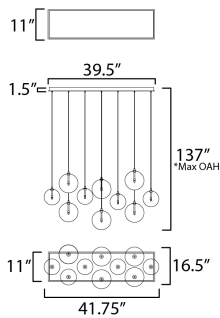

PRODUCT DESCRIPTION

An airy configuration of Clear blown glass globe shades in various sizes suspend on thin low voltage wires. Thin tubes finished in Black or Gold descend into the center of the globes where a small G4 LED lamp provides a spark of light.

MEASUREMENTS

DIMENSION : 15.5" L x 41.75" W x 8" H
 MAX OAH : 137" OAH
 CANOPY : 39.5" W x 1.5" H x 11" L
 HANGING WEIGHT : 16.3 lb

LAMPING

INPUT VOLTAGE : 120-277V
 LUMENS : 1,800 Rated (1,700 Del.)
 BULB : 1 x 1.8W G4 LED , 18W Total
 BULB INCLUDED : (Included)
 DIMMABLE : 3-in-1 Triac, ELV, or 0-10V
 CRI : 90 CRI
 COLOR_TEMP : 3000K

*max overall height

FINISHES OPTION

- Black (BK)
- Natural Aged Brass (NAB)

GLASS

Clear 18

MATERIAL

Steel, Glass

RATINGS