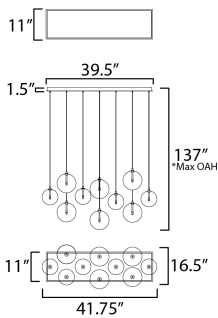

**PRODUCT DESCRIPTION**

An airy configuration of Clear blown glass globe shades in various sizes suspend on thin low voltage wires. Thin tubes finished in Black or Gold descend into the center of the globes where a small G4 LED lamp provides a spark of light.

**MEASUREMENTS**

DIMENSION : 15.5" L x 41.75" W x 8" H  
 MAX OAH : 137" OAH  
 CANOPY : 39.5" W x 1.5" H x 11" L  
 HANGING WEIGHT : 16.3 lb

**LAMPING**

INPUT VOLTAGE : 120-277V  
 LUMENS : 1,800 Rated (1,700 Del.)  
 BULB : 1 x 1.8W G4 LED , 18W Total  
 BULB INCLUDED : (Included)  
 DIMMABLE : 3-in-1 Triac, ELV, or 0-10V  
 CRI : 90 CRI  
 COLOR\_TEMP : 3000K

\*max overall height

**FINISHES OPTION**

- Black (BK)
- Natural Aged Brass (NAB)

**GLASS**

Clear 18

**MATERIAL**

Steel, Glass

**RATINGS**