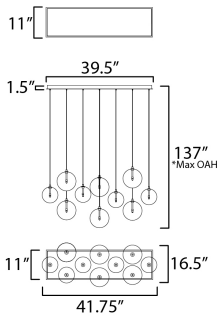

**PRODUCT DESCRIPTION**

An airy configuration of Clear blown glass globe shades in various sizes suspend on thin low voltage wires. Thin tubes finished in Black or Gold descend into the center of the globes where a small G4 LED lamp provides a spark of light.

**MEASUREMENTS**

DIMENSION : 15.5" L x 41.75" W x 8" H  
 MAX OAH : 137" OAH  
 CANOPY : 39.5" W x 1.5" H x 11" L  
 HANGING WEIGHT : 16.3 lb

**LAMPING**

INPUT VOLTAGE : 120-277V  
 LUMENS : 1,800 Rated (1,700 Del.)  
 BULB : 1 x 1.8W G4 LED , 18W Total  
 BULB INCLUDED : (Included)  
 DIMMABLE : 3-in-1 Triac, ELV, or 0-10V  
 CRI : 90 CRI  
 COLOR\_TEMP : 3000K

\*max overall height

**FINISHES OPTION**

- Black (BK)
- Natural Aged Brass (NAB)

**GLASS**

Clear 18

**MATERIAL**

Steel, Glass

**RATINGS**