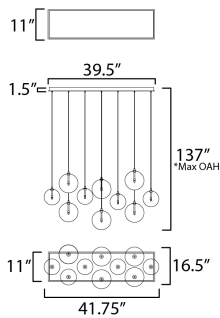

**PRODUCT DESCRIPTION**

An airy configuration of Clear blown glass globe shades in various sizes suspend on thin low voltage wires. Thin tubes finished in Black or Gold descend into the center of the globes where a small G4 LED lamp provides a spark of light.

**MEASUREMENTS**

DIMENSION : 15.5" L x 41.75" W x 8" H  
 MAX OAH : 137" OAH  
 CANOPY : 39.5" W x 1.5" H x 11" L  
 HANGING WEIGHT : 16.3 lb

**LAMPING**

INPUT VOLTAGE : 120-277V  
 LUMENS : 1,800 Rated (1,700 Del.)  
 BULB : 1 x 1.8W G4 LED , 18W Total  
 BULB INCLUDED : (Included)  
 DIMMABLE : 3-in-1 Triac, ELV, or 0-10V  
 CRI : 90 CRI  
 COLOR\_TEMP : 3000K

\*max overall height

**FINISHES OPTION**

- Black (BK)
- Natural Aged Brass (NAB)

**GLASS**

Clear 18

**MATERIAL**

Steel, Glass

**RATINGS**