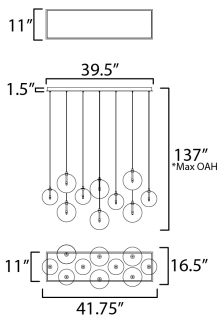

PRODUCT DESCRIPTION

An airy configuration of Clear blown glass globe shades in various sizes suspend on thin low voltage wires. Thin tubes finished in Black or Gold descend into the center of the globes where a small G4 LED lamp provides a spark of light.

MEASUREMENTS

DIMENSION : 15.5" L x 41.75" W x 8" H
 MAX OAH : 137" OAH
 CANOPY : 39.5" W x 1.5" H x 11" L
 HANGING WEIGHT : 16.3 lb

LAMPING

INPUT VOLTAGE : 120-277V
 LUMENS : 1,800 Rated (1,700 Del.)
 BULB : 1 x 1.8W G4 LED , 18W Total
 BULB INCLUDED : (Included)
 DIMMABLE : 3-in-1 Triac, ELV, or 0-10V
 CRI : 90 CRI
 COLOR_TEMP : 3000K

*max overall height

FINISHES OPTION

- Black (BK)
- Natural Aged Brass (NAB)

GLASS

Clear 18

MATERIAL

Steel, Glass

RATINGS