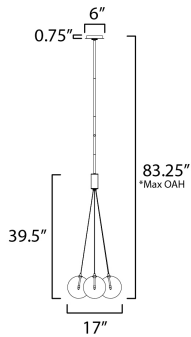

PRODUCT DESCRIPTION

Clusters of glass globes in various sizes and color are suspended from a central point and burst outward. Configurations include a 4-Light, 9-Light, and 12-Light cluster and can be mounted close to the ceiling or included down rods to extend the height. Choose from options of Clear or Frosted glass globe clusters paired with Satin Nickel frames for an airy transitional design or be bold with Mirror Smoked glass or a varied combination of the glass including amber tinted suspended on a Matte Black frame with thin black cables. Small-scaled LED G4 lamps are included with the fixtures and centered in the glass accentuating the scale of the glass.

MEASUREMENTS

DIMENSION : 17" L x 17" W x 39.5" H
 MAX OAH : 83.25" OAH
 CANOPY : 6" W x 0.75" H x 6" L
 HANGING WEIGHT : 5.94 lb

LAMPING

INPUT VOLTAGE : 120V
 LUMENS : 720 Rated (580 Del.)
 BULB : 4 x 1.8W LED G4 , 7W Total
 BULB INCLUDED : (Included)
 DIMMABLE : Y
 CRI : 90 CRI
 COLOR_TEMP : 3000K

*max overall height

FINISHES OPTION

-  Black (BK)
-  Gold (GLD)
-  Satin Nickel (SN)

GLASS

Graduating Smoke 142

MATERIAL

Steel, Glass

RATINGS