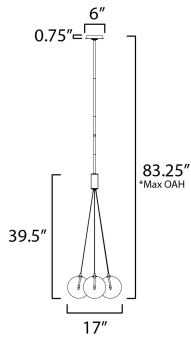

**PRODUCT DESCRIPTION**

Clusters of glass globes in various sizes and color are suspended from a central point and burst outward. Configurations include a 4-Light, 9-Light, and 12-Light cluster and can be mounted close to the ceiling or included down rods to extend the height. Choose from options of Clear or Frosted glass globe clusters paired with Satin Nickel frames for an airy transitional design or be bold with Mirror Smoked glass or a varied combination of the glass including amber tinted suspended on a Matte Black frame with thin black cables. Small-scaled LED G4 lamps are included with the fixtures and centered in the glass accentuating the scale of the glass.

**MEASUREMENTS**

DIMENSION : 17" L x 17" W x 39.5" H  
 MAX OAH : 83.25" OAH  
 CANOPY : 6" W x 0.75" H x 6" L  
 HANGING WEIGHT : 5.94 lb

**LAMPING**

INPUT VOLTAGE : 120V  
 LUMENS : 720 Rated (580 Del.)  
 BULB : 4 x 1.8W LED G4 , 7W Total  
 BULB INCLUDED : (Included)  
 DIMMABLE : Y  
 CRI : 90 CRI  
 COLOR\_TEMP : 3000K

\*max overall height

**FINISHES OPTION**

-  Black (BK)
-  Gold (GLD)
-  Satin Nickel (SN)

**GLASS**

Graduating Smoke 142

**MATERIAL**

Steel, Glass

**RATINGS**