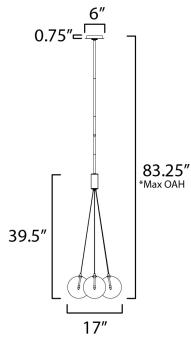

LAMPING

- INPUT VOLTAGE : 120V
- LUMENS : 720 Rated (580 Del.)
- BULB : 4 x 1.8W LED G4 , 7W Total
- BULB INCLUDED : (Included)
- DIMMABLE : Y
- CRI : 90 CRI
- COLOR_TEMP : 3000K