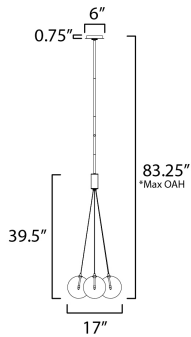

PRODUCT DESCRIPTION

Clusters of glass globes in various sizes and color are suspended from a central point and burst outward. Configurations include a 4-Light, 9-Light, and 12-Light cluster and can be mounted close to the ceiling or included down rods to extend the height. Choose from options of Clear or Frosted glass globe clusters paired with Satin Nickel frames for an airy transitional design or be bold with Mirror Smoked glass or a varied combination of the glass including amber tinted suspended on a Matte Black frame with thin black cables. Small-scaled LED G4 lamps are included with the fixtures and centered in the glass accentuating the scale of the glass.

MEASUREMENTS

DIMENSION : 17" L x 17" W x 39.5" H
 MAX OAH : 83.25" OAH
 CANOPY : 6" W x 0.75" H x 6" L
 HANGING WEIGHT : 5.94 lb

LAMPING

INPUT VOLTAGE : 120V
 LUMENS : 720 Rated (580 Del.)
 BULB : 4 x 1.8W LED G4 , 7W Total
 BULB INCLUDED : (Included)
 DIMMABLE : Y
 CRI : 90 CRI
 COLOR_TEMP : 3000K

*max overall height

FINISHES OPTION

-  Black (BK)
-  Gold (GLD)
-  Satin Nickel (SN)

GLASS

Multi Color 148

MATERIAL

Steel, Glass

RATINGS