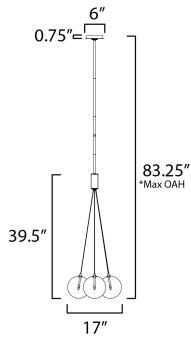

PRODUCT DESCRIPTION

Clusters of glass globes in various sizes and color are suspended from a central point and burst outward. Configurations include a 4-Light, 9-Light, and 12-Light cluster and can be mounted close to the ceiling or included down rods to extend the height. Choose from options of Clear or Frosted glass globe clusters paired with Satin Nickel frames for an airy transitional design or be bold with Mirror Smoked glass or a varied combination of the glass including amber tinted suspended on a Matte Black frame with thin black cables. Small-scaled LED G4 lamps are included with the fixtures and centered in the glass accentuating the scale of the glass.

MEASUREMENTS

DIMENSION : 17" L x 17" W x 39.5" H
 MAX OAH : 83.25" OAH
 CANOPY : 6" W x 0.75" H x 6" L
 HANGING WEIGHT : 5.94 lb

LAMPING

INPUT VOLTAGE : 120V
 LUMENS : 720 Rated (580 Del.)
 BULB : 4 x 1.8W LED G4 , 7W Total
 BULB INCLUDED : (Included)
 DIMMABLE : Y
 CRI : 90 CRI
 COLOR_TEMP : 3000K