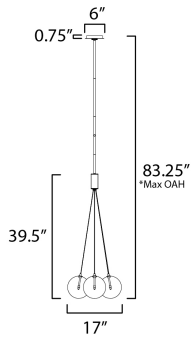

LAMPING

- INPUT VOLTAGE : 120V
- LUMENS : 720 Rated (580 Del.)
- BULB : 4 x 1.8W LED G4 , 7W Total
- BULB INCLUDED : (Included)
- DIMMABLE : Y
- CRI : 90 CRI
- COLOR_TEMP : 3000K

*max overall height

Always consult a qualified electrician before installing any lighting product.