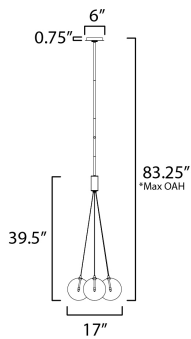

PRODUCT DESCRIPTION

Clusters of glass globes in various sizes and color are suspended from a central point and burst outward. Configurations include a 4-Light, 9-Light, and 12-Light cluster and can be mounted close to the ceiling or included down rods to extend the height. Choose from options of Clear or Frosted glass globe clusters paired with Satin Nickel frames for an airy transitional design or be bold with Mirror Smoked glass or a varied combination of the glass including amber tinted suspended on a Matte Black frame with thin black cables. Small-scaled LED G4 lamps are included with the fixtures and centered in the glass accentuating the scale of the glass.

FINISHES OPTION

-  Black (BK)
-  Gold (GLD)
-  Satin Nickel (SN)

GLASS

Clear 18

MATERIAL

Steel, Glass

RATINGS

cETLus
Dry Location

ADDITIONAL

RATED LIFE 25000 Hours
OPERATING TEMPERATURE:
-20°C (-4°F), 40°C (104°F)

MEASUREMENTS

- DIMENSION : 17" L x 17" W x 39.5" H
- MAX OAH : 83.25" OAH
- CANOPY : 6" W x 0.75" H x 6" L
- HANGING WEIGHT : 5.94 lb

LAMPING

- INPUT VOLTAGE : 120V
- LUMENS : 720 Rated (580 Del.)
- BULB : 4 x 1.8W LED G4 , 7W Total
- BULB INCLUDED : (Included)
- DIMMABLE : Y
- CRI : 90 CRI
- COLOR_TEMP : 3000K

*max overall height

Always consult a qualified electrician before installing any lighting product.