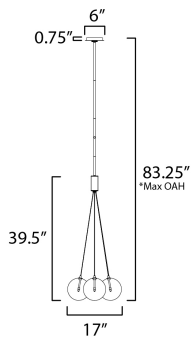

PRODUCT DESCRIPTION

Clusters of glass globes in various sizes and color are suspended from a central point and burst outward. Configurations include a 4-Light, 9-Light, and 12-Light cluster and can be mounted close to the ceiling or included down rods to extend the height. Choose from options of Clear or Frosted glass globe clusters paired with Satin Nickel frames for an airy transitional design or be bold with Mirror Smoked glass or a varied combination of the glass including amber tinted suspended on a Matte Black frame with thin black cables. Small-scaled LED G4 lamps are included with the fixtures and centered in the glass accentuating the scale of the glass.

FINISHES OPTION

-  Black (BK)
-  Gold (GLD)
-  Satin Nickel (SN)

GLASS

Translucent Frost 54

MATERIAL

Steel, Glass

RATINGS

cETLus
Dry Location

ADDITIONAL

RATED LIFE 25000 Hours
OPERATING TEMPERATURE:
-20°C (-4°F), 40°C (104°F)

MEASUREMENTS

- DIMENSION : 17" L x 17" W x 39.5" H
- MAX OAH : 83.25" OAH
- CANOPY : 6" W x 0.75" H x 6" L
- HANGING WEIGHT : 5.94 lb

LAMPING

- INPUT VOLTAGE : 120V
- LUMENS : 720 Rated (580 Del.)
- BULB : 4 x 1.8W LED G4 , 7W Total
- BULB INCLUDED : (Included)
- DIMMABLE : Y
- CRI : 90 CRI
- COLOR_TEMP : 3000K

*max overall height

Always consult a qualified electrician before installing any lighting product.