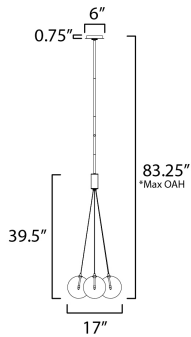

PRODUCT DESCRIPTION

Clusters of glass globes in various sizes and color are suspended from a central point and burst outward. Configurations include a 4-Light, 9-Light, and 12-Light cluster and can be mounted close to the ceiling or included down rods to extend the height. Choose from options of Clear or Frosted glass globe clusters paired with Satin Nickel frames for an airy transitional design or be bold with Mirror Smoked glass or a varied combination of the glass including amber tinted suspended on a Matte Black frame with thin black cables. Small-scaled LED G4 lamps are included with the fixtures and centered in the glass accentuating the scale of the glass.

MEASUREMENTS

DIMENSION : 17" L x 17" W x 39.5" H
 MAX OAH : 83.25" OAH
 CANOPY : 6" W x 0.75" H x 6" L
 HANGING WEIGHT : 5.94 lb

LAMPING

INPUT VOLTAGE : 120V
 LUMENS : 720 Rated (580 Del.)
 BULB : 4 x 1.8W LED G4 , 7W Total
 BULB INCLUDED : (Included)
 DIMMABLE : Y
 CRI : 90 CRI
 COLOR_TEMP : 3000K

*max overall height

FINISHES OPTION

-  Black (BK)
-  Gold (GLD)
-  Satin Nickel (SN)

GLASS

Translucent Frost 54

MATERIAL

Steel, Glass

RATINGS