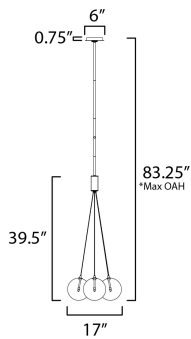

PRODUCT DESCRIPTION

Clusters of glass globes in various sizes and color are suspended from a central point and burst outward. Configurations include a 4-Light, 9-Light, and 12-Light cluster and can be mounted close to the ceiling or included down rods to extend the height. Choose from options of Clear or Frosted glass globe clusters paired with Satin Nickel frames for an airy transitional design or be bold with Mirror Smoked glass or a varied combination of the glass including amber tinted suspended on a Matte Black frame with thin black cables. Small-scaled LED G4 lamps are included with the fixtures and centered in the glass accentuating the scale of the glass.

ADDITIONAL

RATED LIFE 25000 Hours
OPERATING TEMPERATURE:
-20°C (-4°F), 40°C (104°F)

MEASUREMENTS

- DIMENSION : 17" L x 17" W x 39.5" H
- MAX OAH : 83.25" OAH
- CANOPY : 6" W x 0.75" H x 6" L
- HANGING WEIGHT : 5.94 lb

LAMPING

- INPUT VOLTAGE : 120V
- LUMENS : 720 Rated (580 Del.)
- BULB : 4 x 1.8W LED G4 , 7W Total
- BULB INCLUDED : (Included)
- DIMMABLE : Y
- CRI : 90 CRI
- COLOR_TEMP : 3000K

*max overall height

Always consult a qualified electrician before installing any lighting product.