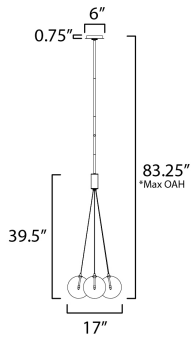

PRODUCT DESCRIPTION

Clusters of glass globes in various sizes and color are suspended from a central point and burst outward. Configurations include a 4-Light, 9-Light, and 12-Light cluster and can be mounted close to the ceiling or included down rods to extend the height. Choose from options of Clear or Frosted glass globe clusters paired with Satin Nickel frames for an airy transitional design or be bold with Mirror Smoked glass or a varied combination of the glass including amber tinted suspended on a Matte Black frame with thin black cables. Small-scaled LED G4 lamps are included with the fixtures and centered in the glass accentuating the scale of the glass.

ADDITIONAL

RATED LIFE 25000 Hours
OPERATING TEMPERATURE:
-20°C (-4°F), 40°C (104°F)

MEASUREMENTS

- DIMENSION : 17" L x 17" W x 39.5" H
- MAX OAH : 83.25" OAH
- CANOPY : 6" W x 0.75" H x 6" L
- HANGING WEIGHT : 5.94 lb

LAMPING

- INPUT VOLTAGE : 120V
- LUMENS : 720 Rated (580 Del.)
- BULB : 4 x 1.8W LED G4 , 7W Total
- BULB INCLUDED : (Included)
- DIMMABLE : Y
- CRI : 90 CRI
- COLOR_TEMP : 3000K

*max overall height

Always consult a qualified electrician before installing any lighting product.