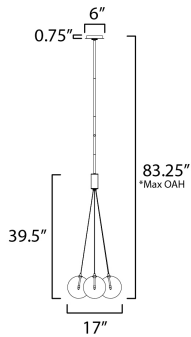

PRODUCT DESCRIPTION

Clusters of glass globes in various sizes and color are suspended from a central point and burst outward. Configurations include a 4-Light, 9-Light, and 12-Light cluster and can be mounted close to the ceiling or included down rods to extend the height. Choose from options of Clear or Frosted glass globe clusters paired with Satin Nickel frames for an airy transitional design or be bold with Mirror Smoked glass or a varied combination of the glass including amber tinted suspended on a Matte Black frame with thin black cables. Small-scaled LED G4 lamps are included with the fixtures and centered in the glass accentuating the scale of the glass.

MEASUREMENTS

DIMENSION : 17" L x 17" W x 39.5" H
 MAX OAH : 83.25" OAH
 CANOPY : 6" W x 0.75" H x 6" L
 HANGING WEIGHT : 5.94 lb

LAMPING

INPUT VOLTAGE : 120V
 LUMENS : 720 Rated (580 Del.)
 BULB : 4 x 1.8W LED G4 , 7W Total
 BULB INCLUDED : (Included)
 DIMMABLE : Y
 CRI : 90 CRI
 COLOR_TEMP : 3000K

*max overall height

FINISHES OPTION

-  Black (BK)
-  Gold (GLD)
-  Satin Nickel (SN)

GLASS

Clear 18

MATERIAL

Steel, Glass

RATINGS