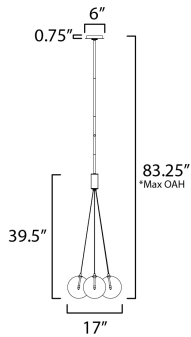

**PRODUCT DESCRIPTION**

Clusters of glass globes in various sizes and color are suspended from a central point and burst outward. Configurations include a 4-Light, 9-Light, and 12-Light cluster and can be mounted close to the ceiling or included down rods to extend the height. Choose from options of Clear or Frosted glass globe clusters paired with Satin Nickel frames for an airy transitional design or be bold with Mirror Smoked glass or a varied combination of the glass including amber tinted suspended on a Matte Black frame with thin black cables. Small-scaled LED G4 lamps are included with the fixtures and centered in the glass accentuating the scale of the glass.

**MEASUREMENTS**

DIMENSION : 17" L x 17" W x 39.5" H  
 MAX OAH : 83.25" OAH  
 CANOPY : 6" W x 0.75" H x 6" L  
 HANGING WEIGHT : 5.94 lb

**LAMPING**

INPUT VOLTAGE : 120V  
 LUMENS : 720 Rated (580 Del.)  
 BULB : 4 x 1.8W LED G4 , 7W Total  
 BULB INCLUDED : (Included)  
 DIMMABLE : Y  
 CRI : 90 CRI  
 COLOR\_TEMP : 3000K

\*max overall height

**FINISHES OPTION**

-  Black (BK)
-  Gold (GLD)
-  Satin Nickel (SN)

**GLASS**

Translucent Frost 54

**MATERIAL**

Steel, Glass

**RATINGS**