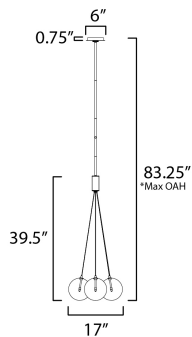

PRODUCT DESCRIPTION

Clusters of glass globes in various sizes and color are suspended from a central point and burst outward. Configurations include a 4-Light, 9-Light, and 12-Light cluster and can be mounted close to the ceiling or included down rods to extend the height. Choose from options of Clear or Frosted glass globe clusters paired with Satin Nickel frames for an airy transitional design or be bold with Mirror Smoked glass or a varied combination of the glass including amber tinted suspended on a Matte Black frame with thin black cables. Small-scaled LED G4 lamps are included with the fixtures and centered in the glass accentuating the scale of the glass.

MEASUREMENTS

DIMENSION : 17" L x 17" W x 39.5" H
 MAX OAH : 83.25" OAH
 CANOPY : 6" W x 0.75" H x 6" L
 HANGING WEIGHT : 5.94 lb

LAMPING

INPUT VOLTAGE : 120V
 LUMENS : 720 Rated (580 Del.)
 BULB : 4 x 1.8W LED G4 , 7W Total
 BULB INCLUDED : (Included)
 DIMMABLE : Y
 CRI : 90 CRI
 COLOR_TEMP : 3000K

*max overall height

FINISHES OPTION

-  Black (BK)
-  Gold (GLD)
-  Satin Nickel (SN)

GLASS

Translucent Frost 54

MATERIAL

Steel, Glass

RATINGS