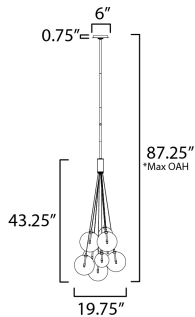

PRODUCT DESCRIPTION

Clusters of glass globes in various sizes and color are suspended from a central point and burst outward. Configurations include a 4-Light, 9-Light, and 12-Light cluster and can be mounted close to the ceiling or included down rods to extend the height. Choose from options of Clear or Frosted glass globe clusters paired with Satin Nickel frames for an airy transitional design or be bold with Mirror Smoked glass or a varied combination of the glass including amber tinted suspended on a Matte Black frame with thin black cables. Small-scaled LED G4 lamps are included with the fixtures and centered in the glass accentuating the scale of the glass.

MEASUREMENTS

DIMENSION : 19.75" L x 19.75" W x 43.75" H
 MAX OAH : 87.25" OAH
 CANOPY : 32" W x 1.25" H x 32" L
 HANGING WEIGHT : 8.14 lb

LAMPING

INPUT VOLTAGE : 120V
 LUMENS : 2,700 Rated (2,250 Del.)
 BULB : 9 x 1.8W LED G4 , 27W Total
 BULB INCLUDED : (Included)
 DIMMABLE : Y
 CRI : 90 CRI
 COLOR_TEMP : 3000K

*max overall height

FINISHES OPTION

-  Black (BK)
-  Gold (GLD)
-  Satin Nickel (SN)

GLASS

Graduating Smoke 142

MATERIAL

Steel, Glass

RATINGS