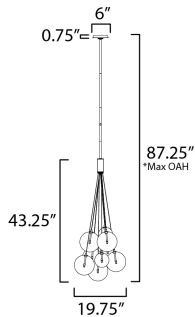

**PRODUCT DESCRIPTION**

Clusters of glass globes in various sizes and color are suspended from a central point and burst outward. Configurations include a 4-Light, 9-Light, and 12-Light cluster and can be mounted close to the ceiling or included down rods to extend the height. Choose from options of Clear or Frosted glass globe clusters paired with Satin Nickel frames for an airy transitional design or be bold with Mirror Smoked glass or a varied combination of the glass including amber tinted suspended on a Matte Black frame with thin black cables. Small-scaled LED G4 lamps are included with the fixtures and centered in the glass accentuating the scale of the glass.

**MEASUREMENTS**

DIMENSION : 19.75" L x 19.75" W x 43.75" H  
 MAX OAH : 87.25" OAH  
 CANOPY : 32" W x 1.25" H x 32" L  
 HANGING WEIGHT : 8.14 lb

**LAMPING**

INPUT VOLTAGE : 120V  
 LUMENS : 2,700 Rated (2,250 Del.)  
 BULB : 9 x 1.8W LED G4 , 27W Total  
 BULB INCLUDED : (Included)  
 DIMMABLE : Y  
 CRI : 90 CRI  
 COLOR\_TEMP : 3000K

\*max overall height

**FINISHES OPTION**

-  Black (BK)
-  Gold (GLD)
-  Satin Nickel (SN)

**GLASS**

Graduating Smoke 142

**MATERIAL**

Steel, Glass

**RATINGS**