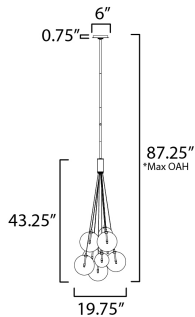

**PRODUCT DESCRIPTION**

Clusters of glass globes in various sizes and color are suspended from a central point and burst outward. Configurations include a 4-Light, 9-Light, and 12-Light cluster and can be mounted close to the ceiling or included down rods to extend the height. Choose from options of Clear or Frosted glass globe clusters paired with Satin Nickel frames for an airy transitional design or be bold with Mirror Smoked glass or a varied combination of the glass including amber tinted suspended on a Matte Black frame with thin black cables. Small-scaled LED G4 lamps are included with the fixtures and centered in the glass accentuating the scale of the glass.

**MEASUREMENTS**

DIMENSION : 19.75" L x 19.75" W x 43.75" H  
 MAX OAH : 87.25" OAH  
 CANOPY : 32" W x 1.25" H x 32" L  
 HANGING WEIGHT : 8.14 lb

**LAMPING**

INPUT VOLTAGE : 120V  
 LUMENS : 2,700 Rated (2,250 Del.)  
 BULB : 9 x 1.8W LED G4 , 27W Total  
 BULB INCLUDED : (Included)  
 DIMMABLE : Y  
 CRI : 90 CRI  
 COLOR\_TEMP : 3000K

\*max overall height

**FINISHES OPTION**

-  Black (BK)
-  Gold (GLD)
-  Satin Nickel (SN)

**GLASS**

Multi Color 148

**MATERIAL**

Steel, Glass

**RATINGS**