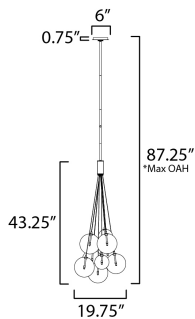

LAMPING

- INPUT VOLTAGE : 120V
- LUMENS : 2,700 Rated (2,250 Del.)
- BULB : 9 x 1.8W LED G4 , 27W Total
- BULB INCLUDED : (Included)
- DIMMABLE : Y
- CRI : 90 CRI
- COLOR_TEMP : 3000K

*max overall height

Always consult a qualified electrician before installing any lighting product.