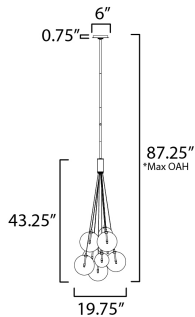

**PRODUCT DESCRIPTION**

Clusters of glass globes in various sizes and color are suspended from a central point and burst outward. Configurations include a 4-Light, 9-Light, and 12-Light cluster and can be mounted close to the ceiling or included down rods to extend the height. Choose from options of Clear or Frosted glass globe clusters paired with Satin Nickel frames for an airy transitional design or be bold with Mirror Smoked glass or a varied combination of the glass including amber tinted suspended on a Matte Black frame with thin black cables. Small-scaled LED G4 lamps are included with the fixtures and centered in the glass accentuating the scale of the glass.

**MEASUREMENTS**

DIMENSION : 19.75" L x 19.75" W x 43.75" H  
 MAX OAH : 87.25" OAH  
 CANOPY : 32" W x 1.25" H x 32" L  
 HANGING WEIGHT : 8.14 lb

**LAMPING**

INPUT VOLTAGE : 120V  
 LUMENS : 2,700 Rated (2,250 Del.)  
 BULB : 9 x 1.8W LED G4 , 27W Total  
 BULB INCLUDED : (Included)  
 DIMMABLE : Y  
 CRI : 90 CRI  
 COLOR\_TEMP : 3000K

\*max overall height

**FINISHES OPTION**

-  Black (BK)
-  Gold (GLD)
-  Satin Nickel (SN)

**GLASS**

Clear 18

**MATERIAL**

Steel, Glass

**RATINGS**