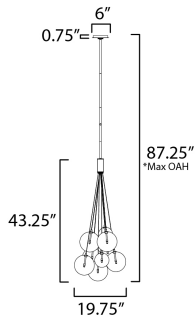

PRODUCT DESCRIPTION

Clusters of glass globes in various sizes and color are suspended from a central point and burst outward. Configurations include a 4-Light, 9-Light, and 12-Light cluster and can be mounted close to the ceiling or included down rods to extend the height. Choose from options of Clear or Frosted glass globe clusters paired with Satin Nickel frames for an airy transitional design or be bold with Mirror Smoked glass or a varied combination of the glass including amber tinted suspended on a Matte Black frame with thin black cables. Small-scaled LED G4 lamps are included with the fixtures and centered in the glass accentuating the scale of the glass.

MEASUREMENTS

DIMENSION : 19.75" L x 19.75" W x 43.75" H
 MAX OAH : 87.25" OAH
 CANOPY : 32" W x 1.25" H x 32" L
 HANGING WEIGHT : 8.14 lb

LAMPING

INPUT VOLTAGE : 120V
 LUMENS : 2,700 Rated (2,250 Del.)
 BULB : 15 x 1.8W LED G4 , 27W Total
 BULB INCLUDED : (Included)
 DIMMABLE : Y
 CRI : 90 CRI
 COLOR_TEMP : 3000K

*max overall height

FINISHES OPTION

-  Black (BK)
-  Gold (GLD)
-  Satin Nickel (SN)

GLASS

Graduating Smoke 142

MATERIAL

Steel, Glass

RATINGS