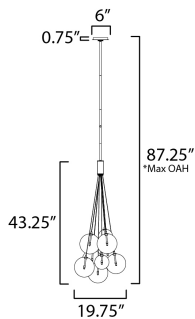

**PRODUCT DESCRIPTION**

Clusters of glass globes in various sizes and color are suspended from a central point and burst outward. Configurations include a 4-Light, 9-Light, and 12-Light cluster and can be mounted close to the ceiling or included down rods to extend the height. Choose from options of Clear or Frosted glass globe clusters paired with Satin Nickel frames for an airy transitional design or be bold with Mirror Smoked glass or a varied combination of the glass including amber tinted suspended on a Matte Black frame with thin black cables. Small-scaled LED G4 lamps are included with the fixtures and centered in the glass accentuating the scale of the glass.

**MEASUREMENTS**

DIMENSION : 19.75" L x 19.75" W x 43.75" H  
 MAX OAH : 87.25" OAH  
 CANOPY : 32" W x 1.25" H x 32" L  
 HANGING WEIGHT : 8.14 lb

**LAMPING**

INPUT VOLTAGE : 120V  
 LUMENS : 2,700 Rated (2,250 Del.)  
 BULB : 9 x 1.8W LED G4 , 27W Total  
 BULB INCLUDED : (Included)  
 DIMMABLE : Y  
 CRI : 90 CRI  
 COLOR\_TEMP : 3000K

\*max overall height

**FINISHES OPTION**

-  Black (BK)
-  Gold (GLD)
-  Satin Nickel (SN)

**GLASS**

Multi Color 148

**MATERIAL**

Steel, Glass

**RATINGS**