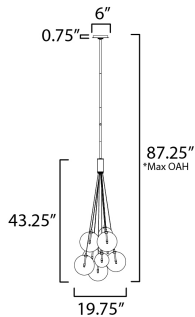

PRODUCT DESCRIPTION

Clusters of glass globes in various sizes and color are suspended from a central point and burst outward. Configurations include a 4-Light, 9-Light, and 12-Light cluster and can be mounted close to the ceiling or included down rods to extend the height. Choose from options of Clear or Frosted glass globe clusters paired with Satin Nickel frames for an airy transitional design or be bold with Mirror Smoked glass or a varied combination of the glass including amber tinted suspended on a Matte Black frame with thin black cables. Small-scaled LED G4 lamps are included with the fixtures and centered in the glass accentuating the scale of the glass.

MEASUREMENTS

DIMENSION : 19.75" L x 19.75" W x 43.75" H
 MAX OAH : 87.25" OAH
 CANOPY : 32" W x 1.25" H x 32" L
 HANGING WEIGHT : 8.14 lb

LAMPING

INPUT VOLTAGE : 120V
 LUMENS : 2,700 Rated (2,250 Del.)
 BULB : 15 x 1.8W LED G4 , 27W Total
 BULB INCLUDED : (Included)
 DIMMABLE : Y
 CRI : 90 CRI
 COLOR_TEMP : 3000K

*max overall height

FINISHES OPTION

-  Black (BK)
-  Gold (GLD)
-  Satin Nickel (SN)

GLASS

Multi Color 148

MATERIAL

Steel, Glass

RATINGS