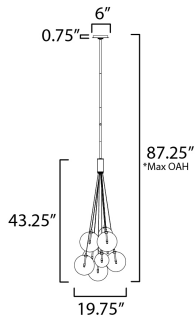

PRODUCT DESCRIPTION

Clusters of glass globes in various sizes and color are suspended from a central point and burst outward. Configurations include a 4-Light, 9-Light, and 12-Light cluster and can be mounted close to the ceiling or included down rods to extend the height. Choose from options of Clear or Frosted glass globe clusters paired with Satin Nickel frames for an airy transitional design or be bold with Mirror Smoked glass or a varied combination of the glass including amber tinted suspended on a Matte Black frame with thin black cables. Small-scaled LED G4 lamps are included with the fixtures and centered in the glass accentuating the scale of the glass.

MEASUREMENTS

DIMENSION : 19.75" L x 19.75" W x 43.75" H
 MAX OAH : 87.25" OAH
 CANOPY : 32" W x 1.25" H x 32" L
 HANGING WEIGHT : 8.14 lb

LAMPING

INPUT VOLTAGE : 120V
 LUMENS : 2,700 Rated (2,250 Del.)
 BULB : 9 x 1.8W LED G4 , 27W Total
 BULB INCLUDED : (Included)
 DIMMABLE : Y
 CRI : 90 CRI
 COLOR_TEMP : 3000K

*max overall height

FINISHES OPTION

-  Black (BK)
-  Gold (GLD)
-  Satin Nickel (SN)

GLASS

Multi Color 148

MATERIAL

Steel, Glass

RATINGS