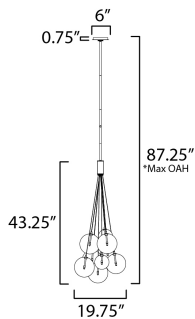

PRODUCT DESCRIPTION

Clusters of glass globes in various sizes and color are suspended from a central point and burst outward. Configurations include a 4-Light, 9-Light, and 12-Light cluster and can be mounted close to the ceiling or included down rods to extend the height. Choose from options of Clear or Frosted glass globe clusters paired with Satin Nickel frames for an airy transitional design or be bold with Mirror Smoked glass or a varied combination of the glass including amber tinted suspended on a Matte Black frame with thin black cables. Small-scaled LED G4 lamps are included with the fixtures and centered in the glass accentuating the scale of the glass.

FINISHES OPTION

-  Black (BK)
-  Gold (GLD)
-  Satin Nickel (SN)

MEASUREMENTS

- DIMENSION : 19.75" L x 19.75" W x 43.75" H
- MAX OAH : 87.25" OAH
- CANOPY : 32" W x 1.25" H x 32" L
- HANGING WEIGHT : 8.14 lb

Steel, Glass

RATINGS

cETLus
Dry Location

ADDITIONAL

RATED LIFE 25000 Hours
OPERATING TEMPERATURE:
-20°C (-4°F), 40°C (104°F)

*max overall height

Always consult a qualified electrician before installing any lighting product.