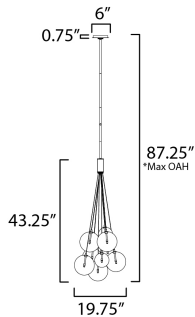

LAMPING

- INPUT VOLTAGE : 120V
- LUMENS : 2,700 Rated (2,250 Del.)
- BULB : 9 x 1.8W LED G4 , 27W Total
- BULB INCLUDED : (Included)
- DIMMABLE : Y
- CRI : 90 CRI
- COLOR_TEMP : 3000K

*max overall height

Always consult a qualified electrician before installing any lighting product.