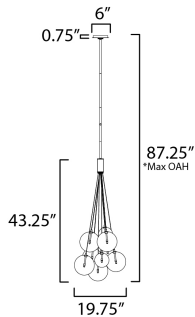

PRODUCT DESCRIPTION

Clusters of glass globes in various sizes and color are suspended from a central point and burst outward. Configurations include a 4-Light, 9-Light, and 12-Light cluster and can be mounted close to the ceiling or included down rods to extend the height. Choose from options of Clear or Frosted glass globe clusters paired with Satin Nickel frames for an airy transitional design or be bold with Mirror Smoked glass or a varied combination of the glass including amber tinted suspended on a Matte Black frame with thin black cables. Small-scaled LED G4 lamps are included with the fixtures and centered in the glass accentuating the scale of the glass.

MEASUREMENTS

DIMENSION : 19.75" L x 19.75" W x 43.75" H
 MAX OAH : 87.25" OAH
 CANOPY : 32" W x 1.25" H x 32" L
 HANGING WEIGHT : 8.14 lb

LAMPING

INPUT VOLTAGE : 120V
 LUMENS : 2,700 Rated (2,250 Del.)
 BULB : 15 x 1.8W LED G4 , 27W Total
 BULB INCLUDED : (Included)
 DIMMABLE : Y
 CRI : 90 CRI
 COLOR_TEMP : 3000K

*max overall height

FINISHES OPTION

-  Black (BK)
-  Gold (GLD)
-  Satin Nickel (SN)

GLASS

Clear 18

MATERIAL

Steel, Glass

RATINGS