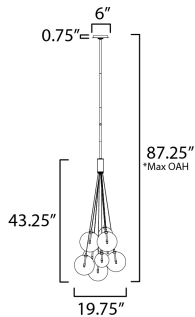

PRODUCT DESCRIPTION

Clusters of glass globes in various sizes and color are suspended from a central point and burst outward. Configurations include a 4-Light, 9-Light, and 12-Light cluster and can be mounted close to the ceiling or included down rods to extend the height. Choose from options of Clear or Frosted glass globe clusters paired with Satin Nickel frames for an airy transitional design or be bold with Mirror Smoked glass or a varied combination of the glass including amber tinted suspended on a Matte Black frame with thin black cables. Small-scaled LED G4 lamps are included with the fixtures and centered in the glass accentuating the scale of the glass.

MEASUREMENTS

DIMENSION : 19.75" L x 19.75" W x 43.75" H
 MAX OAH : 87.25" OAH
 CANOPY : 32" W x 1.25" H x 32" L
 HANGING WEIGHT : 8.14 lb

LAMPING

INPUT VOLTAGE : 120V
 LUMENS : 2,700 Rated (2,250 Del.)
 BULB : 9 x 1.8W LED G4 , 27W Total
 BULB INCLUDED : (Included)
 DIMMABLE : Y
 CRI : 90 CRI
 COLOR_TEMP : 3000K

*max overall height

FINISHES OPTION

-  Black (BK)
-  Gold (GLD)
-  Satin Nickel (SN)

GLASS

Clear 18

MATERIAL

Steel, Glass

RATINGS