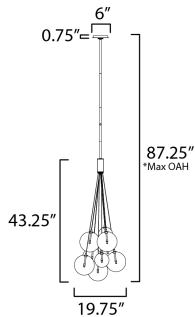

LAMPING

- INPUT VOLTAGE : 120V
- LUMENS : 2,700 Rated (2,250 Del.)
- BULB : 15 x 1.8W LED G4 , 27W Total
- BULB INCLUDED : (Included)
- DIMMABLE : Y
- CRI : 90 CRI
- COLOR_TEMP : 3000K

*max overall height

Always consult a qualified electrician before installing any lighting product.