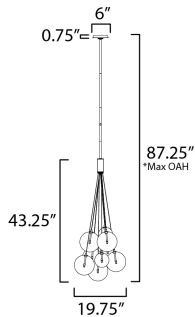

**PRODUCT DESCRIPTION**

Clusters of glass globes in various sizes and color are suspended from a central point and burst outward. Configurations include a 4-Light, 9-Light, and 12-Light cluster and can be mounted close to the ceiling or included down rods to extend the height. Choose from options of Clear or Frosted glass globe clusters paired with Satin Nickel frames for an airy transitional design or be bold with Mirror Smoked glass or a varied combination of the glass including amber tinted suspended on a Matte Black frame with thin black cables. Small-scaled LED G4 lamps are included with the fixtures and centered in the glass accentuating the scale of the glass.

**MEASUREMENTS**

DIMENSION : 19.75" L x 19.75" W x 43.75" H  
 MAX OAH : 87.25" OAH  
 CANOPY : 32" W x 1.25" H x 32" L  
 HANGING WEIGHT : 8.14 lb

**LAMPING**

INPUT VOLTAGE : 120V  
 LUMENS : 2,700 Rated (2,250 Del.)  
 BULB : 9 x 1.8W LED G4 , 27W Total  
 BULB INCLUDED : (Included)  
 DIMMABLE : Y  
 CRI : 90 CRI  
 COLOR\_TEMP : 3000K

\*max overall height

**FINISHES OPTION**

-  Black (BK)
-  Gold (GLD)
-  Satin Nickel (SN)

**GLASS**

Translucent Frost 54

**MATERIAL**

Steel, Glass

**RATINGS**