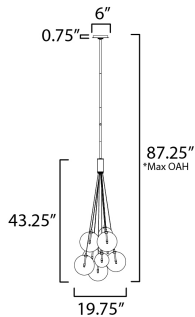

PRODUCT DESCRIPTION

Clusters of glass globes in various sizes and color are suspended from a central point and burst outward. Configurations include a 4-Light, 9-Light, and 12-Light cluster and can be mounted close to the ceiling or included down rods to extend the height. Choose from options of Clear or Frosted glass globe clusters paired with Satin Nickel frames for an airy transitional design or be bold with Mirror Smoked glass or a varied combination of the glass including amber tinted suspended on a Matte Black frame with thin black cables. Small-scaled LED G4 lamps are included with the fixtures and centered in the glass accentuating the scale of the glass.

MEASUREMENTS

DIMENSION : 19.75" L x 19.75" W x 43.75" H
 MAX OAH : 87.25" OAH
 CANOPY : 32" W x 1.25" H x 32" L
 HANGING WEIGHT : 8.14 lb

LAMPING

INPUT VOLTAGE : 120V
 LUMENS : 2,700 Rated (2,250 Del.)
 BULB : 15 x 1.8W LED G4 , 27W Total
 BULB INCLUDED : (Included)
 DIMMABLE : Y
 CRI : 90 CRI
 COLOR_TEMP : 3000K

*max overall height

FINISHES OPTION

-  Black (BK)
-  Gold (GLD)
-  Satin Nickel (SN)

GLASS

Translucent Frost 54

MATERIAL

Steel, Glass

RATINGS