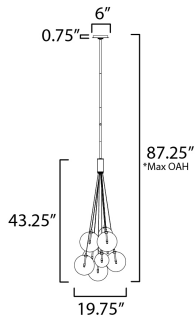

PRODUCT DESCRIPTION

Clusters of glass globes in various sizes and color are suspended from a central point and burst outward. Configurations include a 4-Light, 9-Light, and 12-Light cluster and can be mounted close to the ceiling or included down rods to extend the height. Choose from options of Clear or Frosted glass globe clusters paired with Satin Nickel frames for an airy transitional design or be bold with Mirror Smoked glass or a varied combination of the glass including amber tinted suspended on a Matte Black frame with thin black cables. Small-scaled LED G4 lamps are included with the fixtures and centered in the glass accentuating the scale of the glass.

MEASUREMENTS

DIMENSION : 19.75" L x 19.75" W x 43.75" H
 MAX OAH : 87.25" OAH
 CANOPY : 32" W x 1.25" H x 32" L
 HANGING WEIGHT : 8.14 lb

LAMPING

INPUT VOLTAGE : 120V
 LUMENS : 2,700 Rated (2,250 Del.)
 BULB : 9 x 1.8W LED G4 , 27W Total
 BULB INCLUDED : (Included)
 DIMMABLE : Y
 CRI : 90 CRI
 COLOR_TEMP : 3000K

*max overall height

FINISHES OPTION

-  Black (BK)
-  Gold (GLD)
-  Satin Nickel (SN)

GLASS

Translucent Frost 54

MATERIAL

Steel, Glass

RATINGS