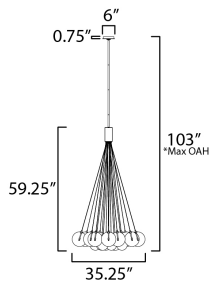

PRODUCT DESCRIPTION

Clusters of glass globes in various sizes and color are suspended from a central point and burst outward. Configurations include a 4-Light, 9-Light, and 12-Light cluster and can be mounted close to the ceiling or included down rods to extend the height. Choose from options of Clear or Frosted glass globe clusters paired with Satin Nickel frames for an airy transitional design or be bold with Mirror Smoked glass or a varied combination of the glass including amber tinted suspended on a Matte Black frame with thin black cables. Small-scaled LED G4 lamps are included with the fixtures and centered in the glass accentuating the scale of the glass.

MEASUREMENTS

DIMENSION : 35.25" L x 35.25" W x 59.25" H
 MAX OAH : 103" OAH
 CANOPY : 6" W x 0.75" H x 6" L
 HANGING WEIGHT : 15.8 lb

LAMPING

INPUT VOLTAGE : 120-277V
 LUMENS : 3,600 Rated (2,520 Del.)
 BULB : 2 x 1.8W LED G4 , 36W Total
 BULB INCLUDED : (Included)
 DIMMABLE : Y
 CRI : 90 CRI
 COLOR_TEMP : 3000K

*max overall height

FINISHES OPTION

-  Black (BK)
-  Gold (GLD)

GLASS

Graduating Smoke 142

MATERIAL

Steel, Glass

RATINGS