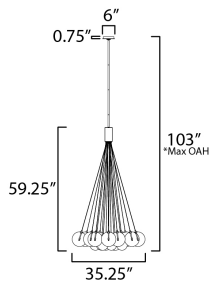

PRODUCT DESCRIPTION

Clusters of glass globes in various sizes and color are suspended from a central point and burst outward. Configurations include a 4-Light, 9-Light, and 12-Light cluster and can be mounted close to the ceiling or included down rods to extend the height. Choose from options of Clear or Frosted glass globe clusters paired with Satin Nickel frames for an airy transitional design or be bold with Mirror Smoked glass or a varied combination of the glass including amber tinted suspended on a Matte Black frame with thin black cables. Small-scaled LED G4 lamps are included with the fixtures and centered in the glass accentuating the scale of the glass.

MEASUREMENTS

DIMENSION : 35.25" L x 35.25" W x 59.25" H
 MAX OAH : 103" OAH
 CANOPY : 6" W x 0.75" H x 6" L
 HANGING WEIGHT : 15.8 lb

LAMPING

INPUT VOLTAGE : 120-277V
 LUMENS : 3,600 Rated (2,520 Del.)
 BULB : 2 x 1.8W LED G4 , 36W Total
 BULB INCLUDED : (Included)
 DIMMABLE : Y
 CRI : 90 CRI
 COLOR_TEMP : 3000K

*max overall height

FINISHES OPTION

-  Black (BK)
-  Gold (GLD)

GLASS

Multi Color 148

MATERIAL

Steel,Glass

RATINGS