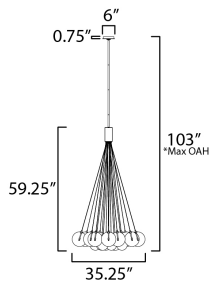

**PRODUCT DESCRIPTION**

Clusters of glass globes in various sizes and color are suspended from a central point and burst outward. Configurations include a 4-Light, 9-Light, and 12-Light cluster and can be mounted close to the ceiling or included down rods to extend the height. Choose from options of Clear or Frosted glass globe clusters paired with Satin Nickel frames for an airy transitional design or be bold with Mirror Smoked glass or a varied combination of the glass including amber tinted suspended on a Matte Black frame with thin black cables. Small-scaled LED G4 lamps are included with the fixtures and centered in the glass accentuating the scale of the glass.

**MEASUREMENTS**

DIMENSION : 35.25" L x 35.25" W x 59.25" H  
 MAX OAH : 103" OAH  
 CANOPY : 6" W x 0.75" H x 6" L  
 HANGING WEIGHT : 15.8 lb

**LAMPING**

INPUT VOLTAGE : 120-277V  
 LUMENS : 3,600 Rated (2,520 Del.)  
 BULB : 2 x 1.8W LED G4 , 36W Total  
 BULB INCLUDED : (Included)  
 DIMMABLE : Y  
 CRI : 90 CRI  
 COLOR\_TEMP : 3000K

\*max overall height

**FINISHES OPTION**

-  Black (BK)
-  Gold (GLD)

**GLASS**

Multi Color 148

**MATERIAL**

Steel,Glass

**RATINGS**