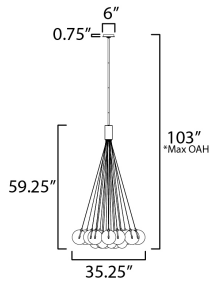

PRODUCT DESCRIPTION

Clusters of glass globes in various sizes and color are suspended from a central point and burst outward. Configurations include a 4-Light, 9-Light, and 12-Light cluster and can be mounted close to the ceiling or included down rods to extend the height. Choose from options of Clear or Frosted glass globe clusters paired with Satin Nickel frames for an airy transitional design or be bold with Mirror Smoked glass or a varied combination of the glass including amber tinted suspended on a Matte Black frame with thin black cables. Small-scaled LED G4 lamps are included with the fixtures and centered in the glass accentuating the scale of the glass.

MEASUREMENTS

DIMENSION : 35.25" L x 35.25" W x 59.25" H
 MAX OAH : 103" OAH
 CANOPY : 6" W x 0.75" H x 6" L
 HANGING WEIGHT : 15.8 lb

LAMPING

INPUT VOLTAGE : 120-277V
 LUMENS : 3,600 Rated (2,520 Del.)
 BULB : 2 x 1.8W LED G4 , 36W Total
 BULB INCLUDED : (Included)
 DIMMABLE : Y
 CRI : 90 CRI
 COLOR_TEMP : 3000K

*max overall height

FINISHES OPTION

- Black (BK)
- Gold (GLD)

GLASS

Multi Color 148

MATERIAL

Steel,Glass

RATINGS