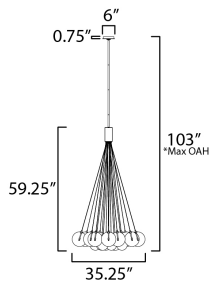

PRODUCT DESCRIPTION

Clusters of glass globes in various sizes and color are suspended from a central point and burst outward. Configurations include a 4-Light, 9-Light, and 12-Light cluster and can be mounted close to the ceiling or included down rods to extend the height. Choose from options of Clear or Frosted glass globe clusters paired with Satin Nickel frames for an airy transitional design or be bold with Mirror Smoked glass or a varied combination of the glass including amber tinted suspended on a Matte Black frame with thin black cables. Small-scaled LED G4 lamps are included with the fixtures and centered in the glass accentuating the scale of the glass.

MEASUREMENTS

DIMENSION : 35.25" L x 35.25" W x 59.25" H
 MAX OAH : 103" OAH
 CANOPY : 6" W x 0.75" H x 6" L
 HANGING WEIGHT : 15.8 lb

LAMPING

INPUT VOLTAGE : 120-277V
 LUMENS : 3,600 Rated (2,520 Del.)
 BULB : 2 x 1.8W LED G4 , 36W Total
 BULB INCLUDED : (Included)
 DIMMABLE : Y
 CRI : 90 CRI
 COLOR_TEMP : 3000K

*max overall height

FINISHES OPTION

- Black (BK)
- Gold (GLD)

GLASS

Multi Color 148

MATERIAL

Steel,Glass

RATINGS