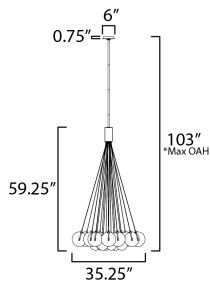

PRODUCT DESCRIPTION

Clusters of glass globes in various sizes and color are suspended from a central point and burst outward. Configurations include a 4-Light, 9-Light, and 12-Light cluster and can be mounted close to the ceiling or included down rods to extend the height. Choose from options of Clear or Frosted glass globe clusters paired with Satin Nickel frames for an airy transitional design or be bold with Mirror Smoked glass or a varied combination of the glass including amber tinted suspended on a Matte Black frame with thin black cables. Small-scaled LED G4 lamps are included with the fixtures and centered in the glass accentuating the scale of the glass.

MEASUREMENTS

DIMENSION : 35.25" L x 35.25" W x 59.25" H
 MAX OAH : 103" OAH
 CANOPY : 6" W x 0.75" H x 6" L
 HANGING WEIGHT : 15.8 lb

LAMPING

INPUT VOLTAGE : 120-277V
 LUMENS : 3,600 Rated (2,520 Del.)
 BULB : 2 x 1.8W LED G4 , 36W Total
 BULB INCLUDED : (Included)
 DIMMABLE : Y
 CRI : 90 CRI
 COLOR_TEMP : 3000K

*max overall height

FINISHES OPTION

-  Black (BK)
-  Gold (GLD)

GLASS

Clear 18

MATERIAL

Steel,Glass

RATINGS