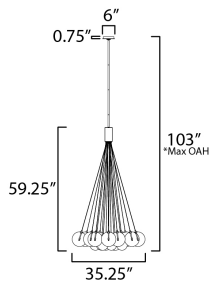

PRODUCT DESCRIPTION

Clusters of glass globes in various sizes and color are suspended from a central point and burst outward. Configurations include a 4-Light, 9-Light, and 12-Light cluster and can be mounted close to the ceiling or included down rods to extend the height. Choose from options of Clear or Frosted glass globe clusters paired with Satin Nickel frames for an airy transitional design or be bold with Mirror Smoked glass or a varied combination of the glass including amber tinted suspended on a Matte Black frame with thin black cables. Small-scaled LED G4 lamps are included with the fixtures and centered in the glass accentuating the scale of the glass.

MEASUREMENTS

DIMENSION : 35.25" L x 35.25" W x 59.25" H
 MAX OAH : 103" OAH
 CANOPY : 6" W x 0.75" H x 6" L
 HANGING WEIGHT : 15.8 lb

LAMPING

INPUT VOLTAGE : 120-277V
 LUMENS : 3,600 Rated (2,520 Del.)
 BULB : 2 x 1.8W LED G4 , 36W Total
 BULB INCLUDED : (Included)
 DIMMABLE : Y
 CRI : 90 CRI
 COLOR_TEMP : 3000K

*max overall height

FINISHES OPTION

- Black (BK)
- Gold (GLD)

GLASS

Clear 18

MATERIAL

Steel,Glass

RATINGS