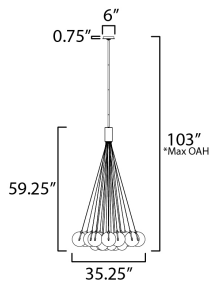

PRODUCT DESCRIPTION

Clusters of glass globes in various sizes and color are suspended from a central point and burst outward. Configurations include a 4-Light, 9-Light, and 12-Light cluster and can be mounted close to the ceiling or included down rods to extend the height. Choose from options of Clear or Frosted glass globe clusters paired with Satin Nickel frames for an airy transitional design or be bold with Mirror Smoked glass or a varied combination of the glass including amber tinted suspended on a Matte Black frame with thin black cables. Small-scaled LED G4 lamps are included with the fixtures and centered in the glass accentuating the scale of the glass.

MEASUREMENTS

DIMENSION : 35.25" L x 35.25" W x 59.25" H
 MAX OAH : 103" OAH
 CANOPY : 6" W x 0.75" H x 6" L
 HANGING WEIGHT : 15.8 lb

LAMPING

INPUT VOLTAGE : 120-277V
 LUMENS : 3,600 Rated (2,520 Del.)
 BULB : 2 x 1.8W LED G4 , 36W Total
 BULB INCLUDED : (Included)
 DIMMABLE : Y
 CRI : 90 CRI
 COLOR_TEMP : 3000K

*max overall height

FINISHES OPTION

- Black (BK)
- Gold (GLD)

GLASS

Graduating Smoke 142

MATERIAL

Steel, Glass

RATINGS