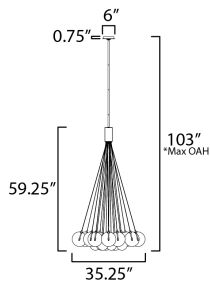

**PRODUCT DESCRIPTION**

Clusters of glass globes in various sizes and color are suspended from a central point and burst outward. Configurations include a 4-Light, 9-Light, and 12-Light cluster and can be mounted close to the ceiling or included down rods to extend the height. Choose from options of Clear or Frosted glass globe clusters paired with Satin Nickel frames for an airy transitional design or be bold with Mirror Smoked glass or a varied combination of the glass including amber tinted suspended on a Matte Black frame with thin black cables. Small-scaled LED G4 lamps are included with the fixtures and centered in the glass accentuating the scale of the glass.

**MEASUREMENTS**

DIMENSION : 35.25" L x 35.25" W x 59.25" H  
 MAX OAH : 103" OAH  
 CANOPY : 6" W x 0.75" H x 6" L  
 HANGING WEIGHT : 15.8 lb

**LAMPING**

INPUT VOLTAGE : 120-277V  
 LUMENS : 3,600 Rated (2,520 Del.)  
 BULB : 2 x 1.8W LED G4 , 36W Total  
 BULB INCLUDED : (Included)  
 DIMMABLE : Y  
 CRI : 90 CRI  
 COLOR\_TEMP : 3000K

\*max overall height

**FINISHES OPTION**

- Black (BK)
- Gold (GLD)

**GLASS**

Graduating Smoke 142

**MATERIAL**

Steel, Glass

**RATINGS**