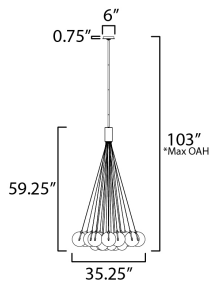

**PRODUCT DESCRIPTION**

Clusters of glass globes in various sizes and color are suspended from a central point and burst outward. Configurations include a 4-Light, 9-Light, and 12-Light cluster and can be mounted close to the ceiling or included down rods to extend the height. Choose from options of Clear or Frosted glass globe clusters paired with Satin Nickel frames for an airy transitional design or be bold with Mirror Smoked glass or a varied combination of the glass including amber tinted suspended on a Matte Black frame with thin black cables. Small-scaled LED G4 lamps are included with the fixtures and centered in the glass accentuating the scale of the glass.

**MEASUREMENTS**

DIMENSION : 35.25" L x 35.25" W x 59.25" H  
 MAX OAH : 103" OAH  
 CANOPY : 6" W x 0.75" H x 6" L  
 HANGING WEIGHT : 15.8 lb

**LAMPING**

INPUT VOLTAGE : 120-277V  
 LUMENS : 3,600 Rated (2,520 Del.)  
 BULB : 2 x 1.8W LED G4 , 36W Total  
 BULB INCLUDED : (Included)  
 DIMMABLE : Y  
 CRI : 90 CRI  
 COLOR\_TEMP : 3000K

\*max overall height

**FINISHES OPTION**

- Black (BK)
- Gold (GLD)

**GLASS**

Multi Color 148

**MATERIAL**

Steel,Glass

**RATINGS**