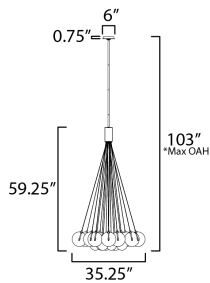

PRODUCT DESCRIPTION

Clusters of glass globes in various sizes and color are suspended from a central point and burst outward. Configurations include a 4-Light, 9-Light, and 12-Light cluster and can be mounted close to the ceiling or included down rods to extend the height. Choose from options of Clear or Frosted glass globe clusters paired with Satin Nickel frames for an airy transitional design or be bold with Mirror Smoked glass or a varied combination of the glass including amber tinted suspended on a Matte Black frame with thin black cables. Small-scaled LED G4 lamps are included with the fixtures and centered in the glass accentuating the scale of the glass.

MEASUREMENTS

DIMENSION : 35.25" L x 35.25" W x 59.25" H
 MAX OAH : 103" OAH
 CANOPY : 6" W x 0.75" H x 6" L
 HANGING WEIGHT : 15.8 lb

LAMPING

INPUT VOLTAGE : 120-277V
 LUMENS : 3,600 Rated (2,520 Del.)
 BULB : 2 x 1.8W LED G4 , 36W Total
 BULB INCLUDED : (Included)
 DIMMABLE : Y
 CRI : 90 CRI
 COLOR_TEMP : 3000K

*max overall height

FINISHES OPTION

- Black (BK)
- Gold (GLD)

GLASS

Multi Color 148

MATERIAL

Steel, Glass

RATINGS