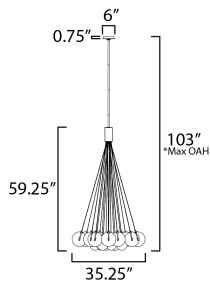

**PRODUCT DESCRIPTION**

Clusters of glass globes in various sizes and color are suspended from a central point and burst outward. Configurations include a 4-Light, 9-Light, and 12-Light cluster and can be mounted close to the ceiling or included down rods to extend the height. Choose from options of Clear or Frosted glass globe clusters paired with Satin Nickel frames for an airy transitional design or be bold with Mirror Smoked glass or a varied combination of the glass including amber tinted suspended on a Matte Black frame with thin black cables. Small-scaled LED G4 lamps are included with the fixtures and centered in the glass accentuating the scale of the glass.

**MEASUREMENTS**

DIMENSION : 35.25" L x 35.25" W x 59.25" H  
 MAX OAH : 103" OAH  
 CANOPY : 6" W x 0.75" H x 6" L  
 HANGING WEIGHT : 15.8 lb

**LAMPING**

INPUT VOLTAGE : 120-277V  
 LUMENS : 3,600 Rated (2,520 Del.)  
 BULB : 2 x 1.8W LED G4 , 36W Total  
 BULB INCLUDED : (Included)  
 DIMMABLE : Y  
 CRI : 90 CRI  
 COLOR\_TEMP : 3000K

\*max overall height

**FINISHES OPTION**

- Black (BK)
- Gold (GLD)

**GLASS**

Clear 18

**MATERIAL**

Steel,Glass

**RATINGS**