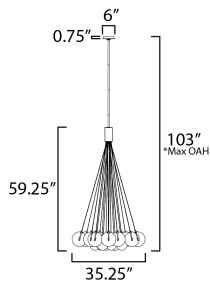

**PRODUCT DESCRIPTION**

Clusters of glass globes in various sizes and color are suspended from a central point and burst outward. Configurations include a 4-Light, 9-Light, and 12-Light cluster and can be mounted close to the ceiling or included down rods to extend the height. Choose from options of Clear or Frosted glass globe clusters paired with Satin Nickel frames for an airy transitional design or be bold with Mirror Smoked glass or a varied combination of the glass including amber tinted suspended on a Matte Black frame with thin black cables. Small-scaled LED G4 lamps are included with the fixtures and centered in the glass accentuating the scale of the glass.

**MEASUREMENTS**

DIMENSION : 35.25" L x 35.25" W x 59.25" H  
 MAX OAH : 103" OAH  
 CANOPY : 6" W x 0.75" H x 6" L  
 HANGING WEIGHT : 15.8 lb

**LAMPING**

INPUT VOLTAGE : 120-277V  
 LUMENS : 3,600 Rated (2,520 Del.)  
 BULB : 2 x 1.8W LED G4 , 36W Total  
 BULB INCLUDED : (Included)  
 DIMMABLE : Y  
 CRI : 90 CRI  
 COLOR\_TEMP : 3000K

\*max overall height

**FINISHES OPTION**

-  Black (BK)
-  Gold (GLD)

**GLASS**

Clear 18

**MATERIAL**

Steel,Glass

**RATINGS**