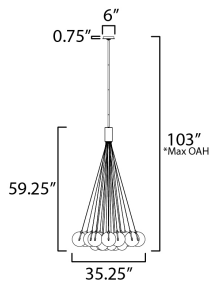

PRODUCT DESCRIPTION

Clusters of glass globes in various sizes and color are suspended from a central point and burst outward. Configurations include a 4-Light, 9-Light, and 12-Light cluster and can be mounted close to the ceiling or included down rods to extend the height. Choose from options of Clear or Frosted glass globe clusters paired with Satin Nickel frames for an airy transitional design or be bold with Mirror Smoked glass or a varied combination of the glass including amber tinted suspended on a Matte Black frame with thin black cables. Small-scaled LED G4 lamps are included with the fixtures and centered in the glass accentuating the scale of the glass.

MEASUREMENTS

DIMENSION : 35.25" L x 35.25" W x 59.25" H
 MAX OAH : 103" OAH
 CANOPY : 6" W x 0.75" H x 6" L
 HANGING WEIGHT : 15.8 lb

LAMPING

INPUT VOLTAGE : 120-277V
 LUMENS : 3,600 Rated (2,520 Del.)
 BULB : 2 x 1.8W LED G4 , 36W Total
 BULB INCLUDED : (Included)
 DIMMABLE : Y
 CRI : 90 CRI
 COLOR_TEMP : 3000K

*max overall height

FINISHES OPTION

- Black (BK)
- Gold (GLD)

GLASS

Clear 18

MATERIAL

Steel, Glass

RATINGS