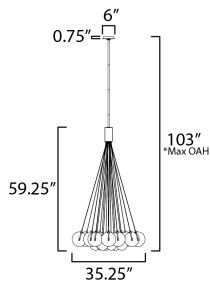

**PRODUCT DESCRIPTION**

Clusters of glass globes in various sizes and color are suspended from a central point and burst outward. Configurations include a 4-Light, 9-Light, and 12-Light cluster and can be mounted close to the ceiling or included down rods to extend the height. Choose from options of Clear or Frosted glass globe clusters paired with Satin Nickel frames for an airy transitional design or be bold with Mirror Smoked glass or a varied combination of the glass including amber tinted suspended on a Matte Black frame with thin black cables. Small-scaled LED G4 lamps are included with the fixtures and centered in the glass accentuating the scale of the glass.

**MEASUREMENTS**

DIMENSION : 35.25" L x 35.25" W x 59.25" H  
 MAX OAH : 103" OAH  
 CANOPY : 6" W x 0.75" H x 6" L  
 HANGING WEIGHT : 15.8 lb

**LAMPING**

INPUT VOLTAGE : 120-277V  
 LUMENS : 3,600 Rated (2,520 Del.)  
 BULB : 2 x 1.8W LED G4 , 36W Total  
 BULB INCLUDED : (Included)  
 DIMMABLE : Y  
 CRI : 90 CRI  
 COLOR\_TEMP : 3000K

\*max overall height

**FINISHES OPTION**

-  Black (BK)
-  Gold (GLD)

**GLASS**

Translucent Frost 54

**MATERIAL**

Steel,Glass

**RATINGS**