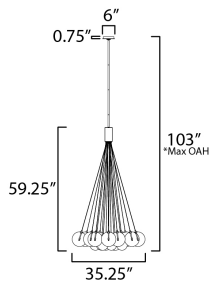

**PRODUCT DESCRIPTION**

Clusters of glass globes in various sizes and color are suspended from a central point and burst outward. Configurations include a 4-Light, 9-Light, and 12-Light cluster and can be mounted close to the ceiling or included down rods to extend the height. Choose from options of Clear or Frosted glass globe clusters paired with Satin Nickel frames for an airy transitional design or be bold with Mirror Smoked glass or a varied combination of the glass including amber tinted suspended on a Matte Black frame with thin black cables. Small-scaled LED G4 lamps are included with the fixtures and centered in the glass accentuating the scale of the glass.

**MEASUREMENTS**

DIMENSION : 35.25" L x 35.25" W x 59.25" H  
 MAX OAH : 103" OAH  
 CANOPY : 6" W x 0.75" H x 6" L  
 HANGING WEIGHT : 15.8 lb

**LAMPING**

INPUT VOLTAGE : 120-277V  
 LUMENS : 3,600 Rated (2,520 Del.)  
 BULB : 2 x 1.8W LED G4 , 36W Total  
 BULB INCLUDED : (Included)  
 DIMMABLE : Y  
 CRI : 90 CRI  
 COLOR\_TEMP : 3000K

\*max overall height

**FINISHES OPTION**

-  Black (BK)
-  Gold (GLD)

**GLASS**

Translucent Frost 54

**MATERIAL**

Steel, Glass

**RATINGS**