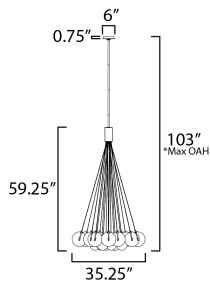

PRODUCT DESCRIPTION

Clusters of glass globes in various sizes and color are suspended from a central point and burst outward. Configurations include a 4-Light, 9-Light, and 12-Light cluster and can be mounted close to the ceiling or included down rods to extend the height. Choose from options of Clear or Frosted glass globe clusters paired with Satin Nickel frames for an airy transitional design or be bold with Mirror Smoked glass or a varied combination of the glass including amber tinted suspended on a Matte Black frame with thin black cables. Small-scaled LED G4 lamps are included with the fixtures and centered in the glass accentuating the scale of the glass.

MEASUREMENTS

DIMENSION : 35.25" L x 35.25" W x 59.25" H
 MAX OAH : 103" OAH
 CANOPY : 6" W x 0.75" H x 6" L
 HANGING WEIGHT : 15.8 lb

LAMPING

INPUT VOLTAGE : 120-277V
 LUMENS : 3,600 Rated (2,520 Del.)
 BULB : 2 x 1.8W LED G4 , 36W Total
 BULB INCLUDED : (Included)
 DIMMABLE : Y
 CRI : 90 CRI
 COLOR_TEMP : 3000K

*max overall height

FINISHES OPTION

-  Black (BK)
-  Gold (GLD)

GLASS

Translucent Frost 54

MATERIAL

Steel, Glass

RATINGS