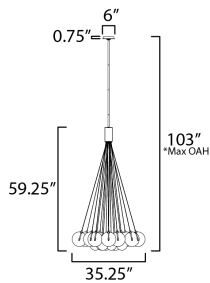

PRODUCT DESCRIPTION

Clusters of glass globes in various sizes and color are suspended from a central point and burst outward. Configurations include a 4-Light, 9-Light, and 12-Light cluster and can be mounted close to the ceiling or included down rods to extend the height. Choose from options of Clear or Frosted glass globe clusters paired with Satin Nickel frames for an airy transitional design or be bold with Mirror Smoked glass or a varied combination of the glass including amber tinted suspended on a Matte Black frame with thin black cables. Small-scaled LED G4 lamps are included with the fixtures and centered in the glass accentuating the scale of the glass.

MEASUREMENTS

DIMENSION : 35.25" L x 35.25" W x 59.25" H
 MAX OAH : 103" OAH
 CANOPY : 6" W x 0.75" H x 6" L
 HANGING WEIGHT : 15.8 lb

LAMPING

INPUT VOLTAGE : 120-277V
 LUMENS : 3,600 Rated (2,520 Del.)
 BULB : 2 x 1.8W LED G4 , 36W Total
 BULB INCLUDED : (Included)
 DIMMABLE : Y
 CRI : 90 CRI
 COLOR_TEMP : 3000K

*max overall height

FINISHES OPTION

- Black (BK)
- Gold (GLD)

GLASS

Translucent Frost 54

MATERIAL

Steel, Glass

RATINGS