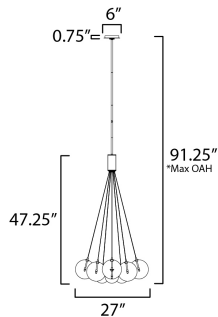

PRODUCT DESCRIPTION

Clusters of glass globes in various sizes and color are suspended from a central point and burst outward. Configurations include a 4-Light, 9-Light, and 12-Light cluster and can be mounted close to the ceiling or included down rods to extend the height. Choose from options of Clear or Frosted glass globe clusters paired with Satin Nickel frames for an airy transitional design or be bold with Mirror Smoked glass or a varied combination of the glass including amber tinted suspended on a Matte Black frame with thin black cables. Small-scaled LED G4 lamps are included with the fixtures and centered in the glass accentuating the scale of the glass.

MEASUREMENTS

DIMENSION : 27" L x 27" W x 47.25" H
 MAX OAH : 91.25" OAH
 CANOPY : 6" W x 0.75" H x 6" L
 HANGING WEIGHT : 10.78 lb

LAMPING

INPUT VOLTAGE : 120V
 LUMENS : 2,160 Rated (1,750 Del.)
 BULB : 12 x 1.8W LED G4 , 22W Total
 BULB INCLUDED : (Included)
 DIMMABLE : Y
 CRI : 90 CRI
 COLOR_TEMP : 3000K

*max overall height

FINISHES OPTION

-  Black (BK)
-  Gold (GLD)
-  Satin Nickel (SN)

GLASS

Graduating Smoke 142

MATERIAL

Steel, Glass

RATINGS