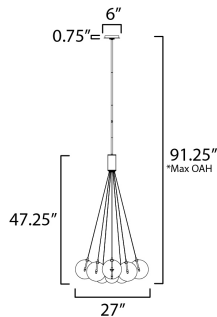

**PRODUCT DESCRIPTION**

Clusters of glass globes in various sizes and color are suspended from a central point and burst outward. Configurations include a 4-Light, 9-Light, and 12-Light cluster and can be mounted close to the ceiling or included down rods to extend the height. Choose from options of Clear or Frosted glass globe clusters paired with Satin Nickel frames for an airy transitional design or be bold with Mirror Smoked glass or a varied combination of the glass including amber tinted suspended on a Matte Black frame with thin black cables. Small-scaled LED G4 lamps are included with the fixtures and centered in the glass accentuating the scale of the glass.

**MEASUREMENTS**

DIMENSION : 27" L x 27" W x 47.25" H  
 MAX OAH : 91.25" OAH  
 CANOPY : 6" W x 0.75" H x 6" L  
 HANGING WEIGHT : 10.78 lb

**LAMPING**

INPUT VOLTAGE : 120V  
 LUMENS : 2,160 Rated (1,750 Del.)  
 BULB : 12 x 1.8W LED G4 , 22W Total  
 BULB INCLUDED : (Included)  
 DIMMABLE : Y  
 CRI : 90 CRI  
 COLOR\_TEMP : 3000K

\*max overall height

**FINISHES OPTION**

-  Black (BK)
-  Gold (GLD)
-  Satin Nickel (SN)

**GLASS**

Graduating Smoke 142

**MATERIAL**

Steel, Glass

**RATINGS**