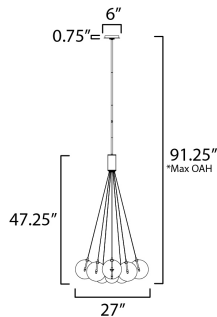

PRODUCT DESCRIPTION

Clusters of glass globes in various sizes and color are suspended from a central point and burst outward. Configurations include a 4-Light, 9-Light, and 12-Light cluster and can be mounted close to the ceiling or included down rods to extend the height. Choose from options of Clear or Frosted glass globe clusters paired with Satin Nickel frames for an airy transitional design or be bold with Mirror Smoked glass or a varied combination of the glass including amber tinted suspended on a Matte Black frame with thin black cables. Small-scaled LED G4 lamps are included with the fixtures and centered in the glass accentuating the scale of the glass.

MEASUREMENTS

DIMENSION : 27" L x 27" W x 47.25" H
 MAX OAH : 91.25" OAH
 CANOPY : 6" W x 0.75" H x 6" L
 HANGING WEIGHT : 10.78 lb

LAMPING

INPUT VOLTAGE : 120V
 LUMENS : 2,160 Rated (1,750 Del.)
 BULB : 12 x 1.8W LED G4 , 22W Total
 BULB INCLUDED : (Included)
 DIMMABLE : Y
 CRI : 90 CRI
 COLOR_TEMP : 3000K

*max overall height

FINISHES OPTION

-  Black (BK)
-  Gold (GLD)
-  Satin Nickel (SN)

GLASS

Clear 18

MATERIAL

Steel, Glass

RATINGS